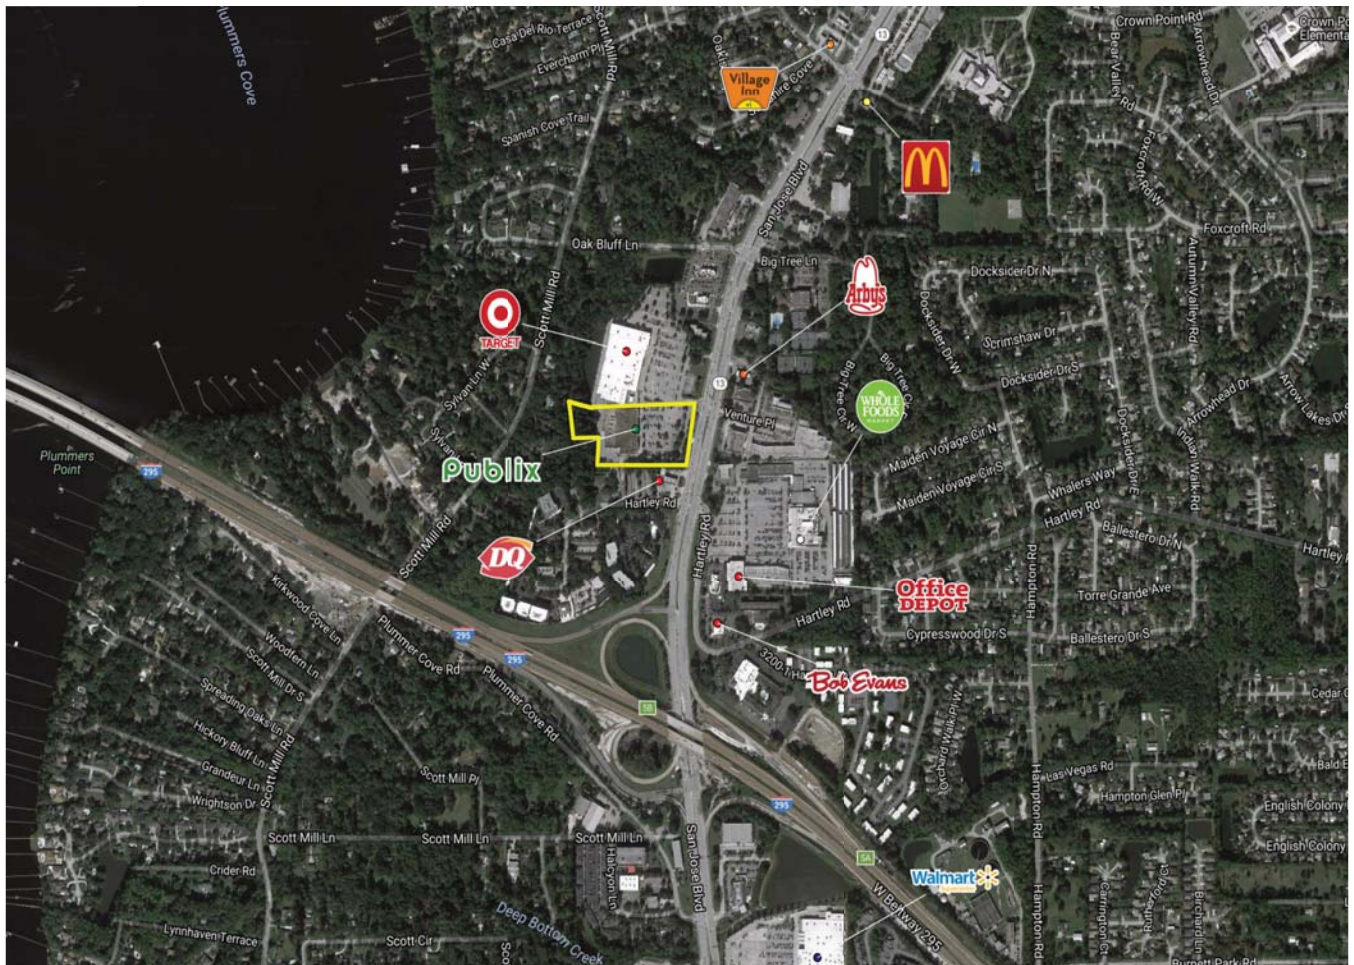

Jacksonville, Florida

San Jose Boulevard

Publix

Demographical Information: 2016 Estimates

	<u>1-mile</u>	<u>3-mile</u>	<u>5-mile</u>
Total Population	6,285	55,683	114,701
Total Households	2,730	23,786	48,663
Avg. HH Income	\$108,494	\$87,360	\$82,670
Median HH Income	\$74,867	\$65,932	\$65,402