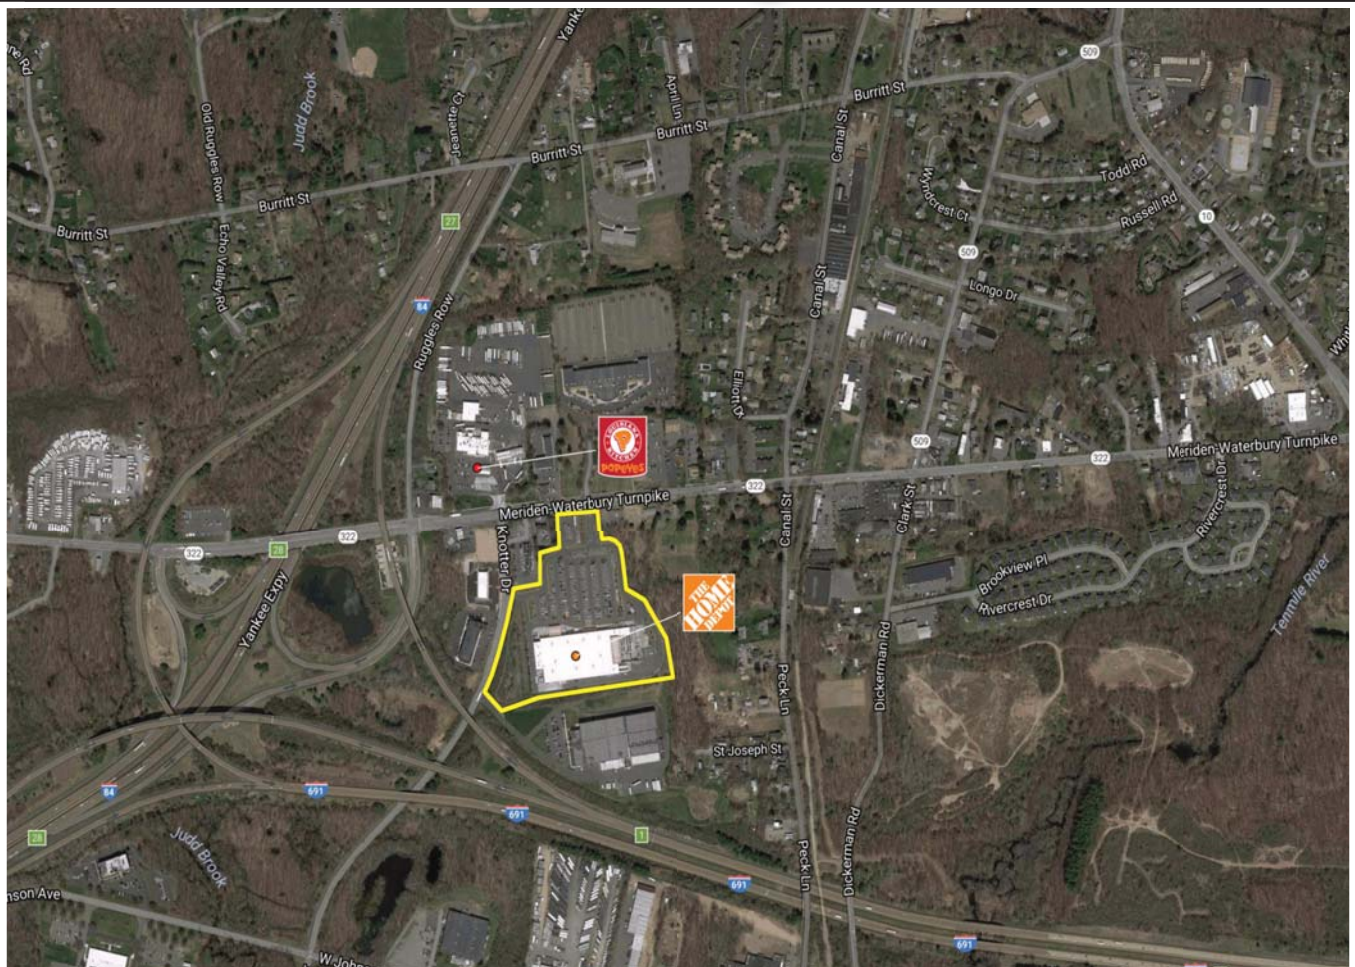

Southington, Connecticut

Meridan-Waterbury Turnpike

Home Depot

Demographical Information: 2016 Estimates

	<u>1-mile</u>	<u>3-mile</u>	<u>5-mile</u>
Total Population	2,069	31,296	94,429
Total Households	844	11,642	36,418
Avg. HH Income	\$90,178	\$105,452	\$98,244
Median HH Income	\$75,075	\$91,529	\$84,792