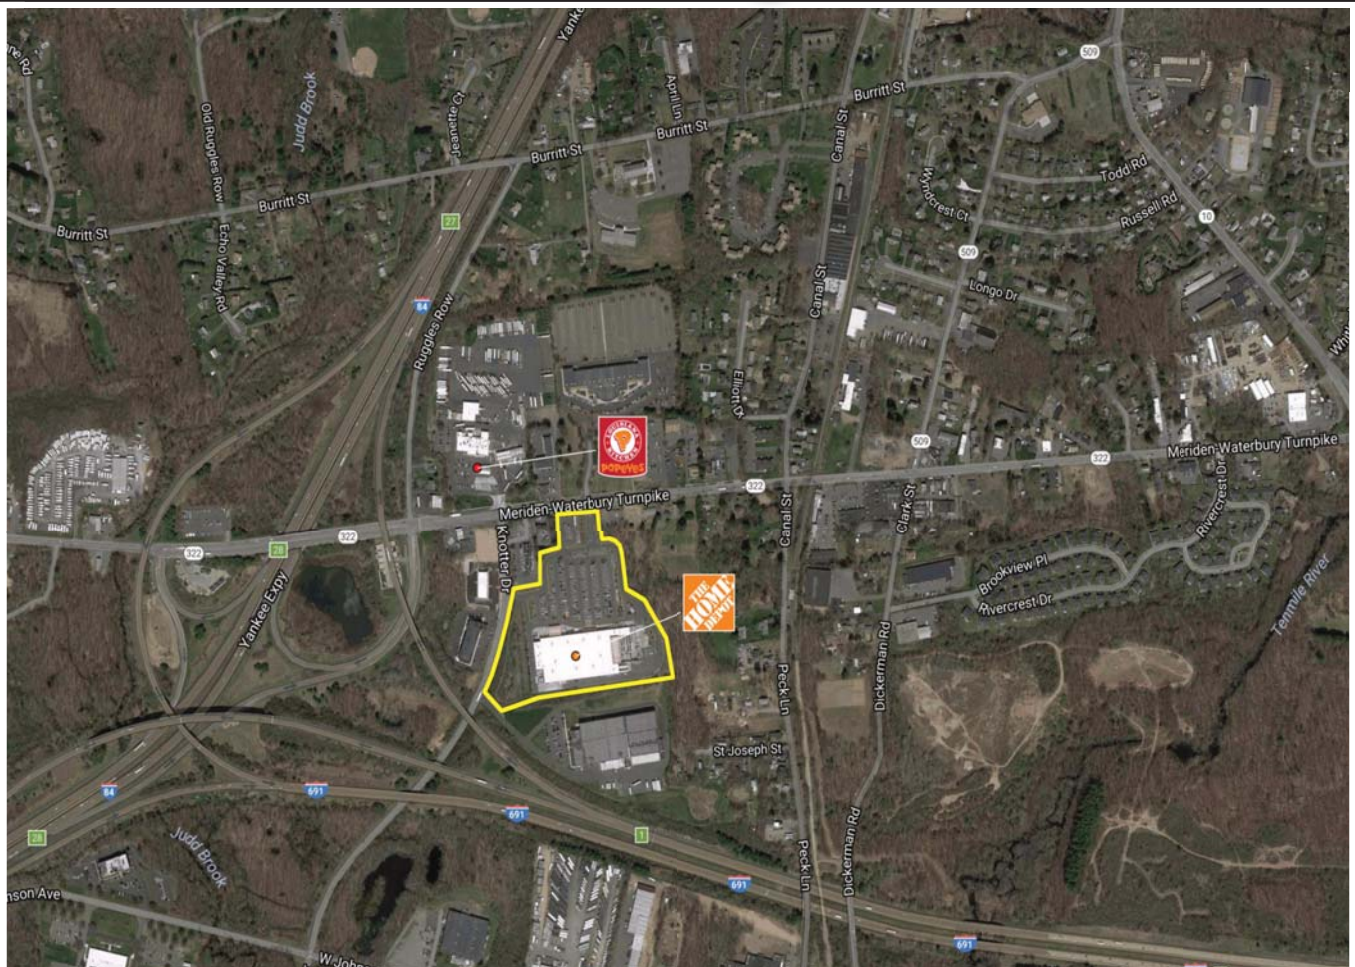

Southington, Connecticut

Meridan-Waterbury Turnpike

Home Depot

Demographical Information:
2016 Estimates

	<u>1-mile</u>	<u>3-mile</u>	<u>5-mile</u>
Total Population	2,069	31,296	94,429
Total Households	844	11,642	36,418
Avg. HH Income	\$90,178	\$105,452	\$98,244
Median HH Income	\$75,075	\$91,529	\$84,792