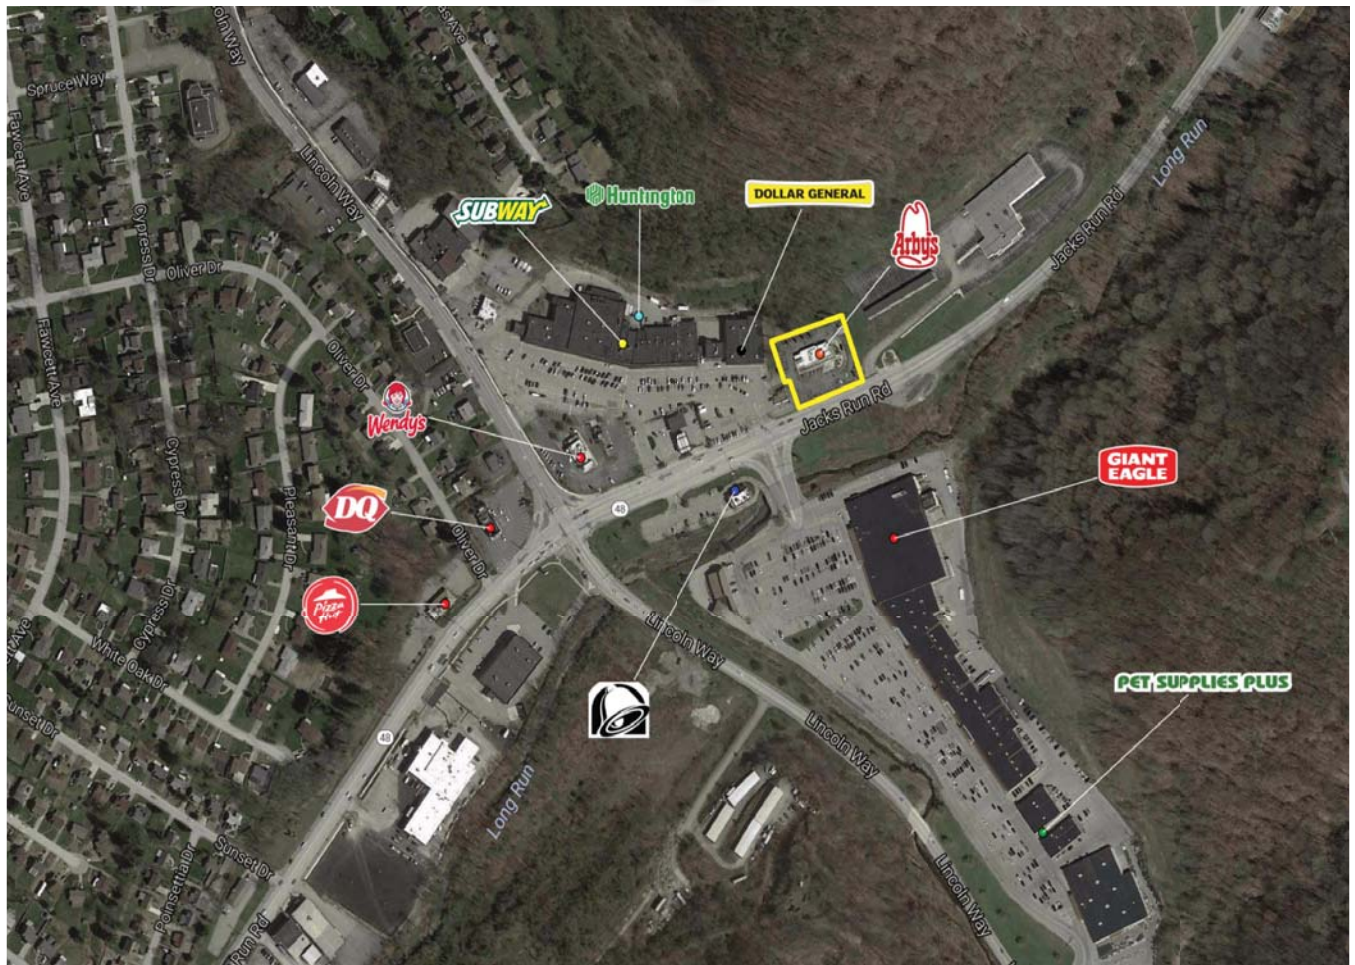

White Oak, Pennsylvania

2831 Jacks Run Road

Arby's

Demographical Information:
2016 Estimates

| | <u>1-mile</u> | <u>3-mile</u> | <u>5-mile</u> |
|------------------|---------------|---------------|---------------|
| Total Population | 3,719 | 49,288 | 116,977 |
| Total Households | 1,835 | 22,246 | 52,620 |
| Avg. HH Income | \$64,961 | \$54,743 | \$57,069 |
| Median HH Income | \$53,663 | \$46,360 | \$47,528 |