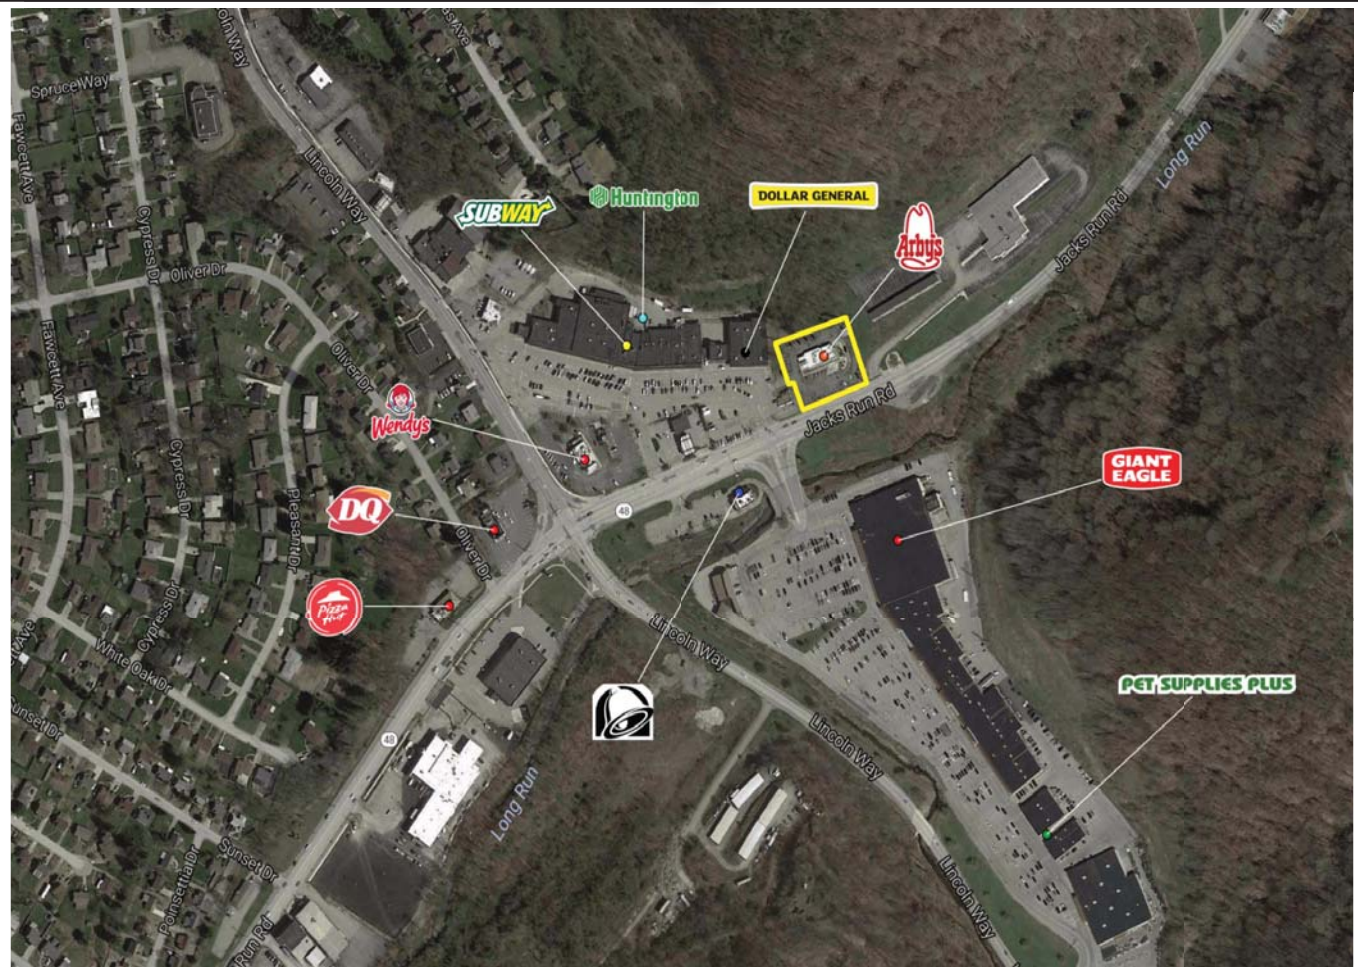

White Oak, Pennsylvania

2831 Jacks Run Road
Arby's

Demographical Information:
2016 Estimates

	<u>1-mile</u>	<u>3-mile</u>	<u>5-mile</u>
Total Population	3,719	49,288	116,977
Total Households	1,835	22,246	52,620
Avg. HH Income	\$64,961	\$54,743	\$57,069
Median HH Income	\$53,663	\$46,360	\$47,528