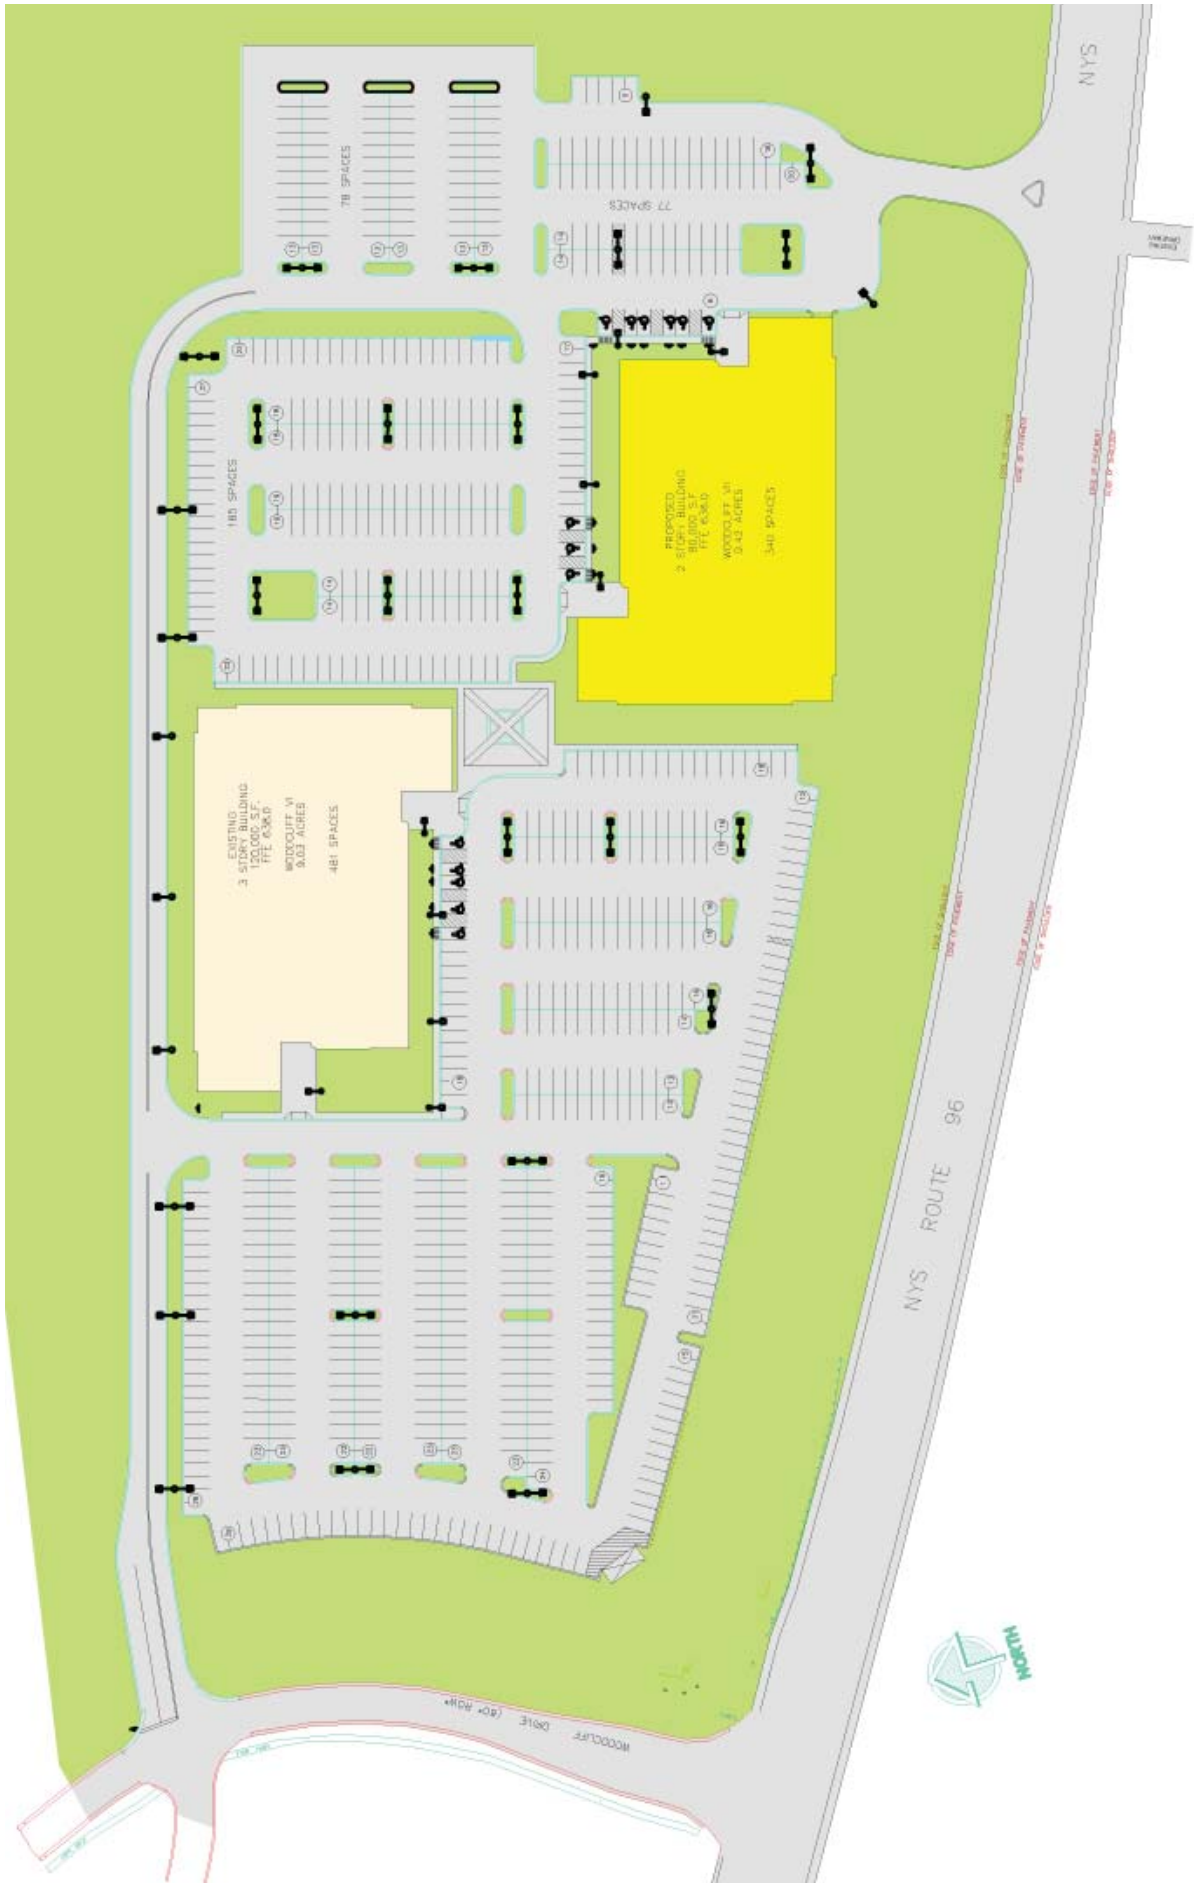

# Woodcliff VII

*Pittsford - Victor Road (Route 96)*

*Victor, New York*

#### Features:

- One of Rochester's most prominent office parks
- Abundant amenities
- Regional mall less than 1 mile away
- Regional bus service
- On-site maintenance
- The Lodge at Woodcliff, featuring premier business accommodations, on site
- Located at the intersection of Interstate 490 and Route 96
- Custom design building from 60,000 sf up to 120,000 for lease or sale

  
**WIDEWATERS**

EXISTING BUILDING  
3 STORY BUILDING  
57' WIDE  
300' LONG  
WOODCULT 57'  
300' ACRES  
481 SPACES

PROPOSED 2 STORY BUILDING  
57' WIDE  
300' LONG  
WOODCULT 57'  
300' ACRES  
340 SPACES

78 SPACES

77 SPACES

180 SPACES

NYS ROUTE 96

NYS

WOODCULT DRIVE (20' ROAD)

SEE SHEET 101-1

SEE SHEET 101-2