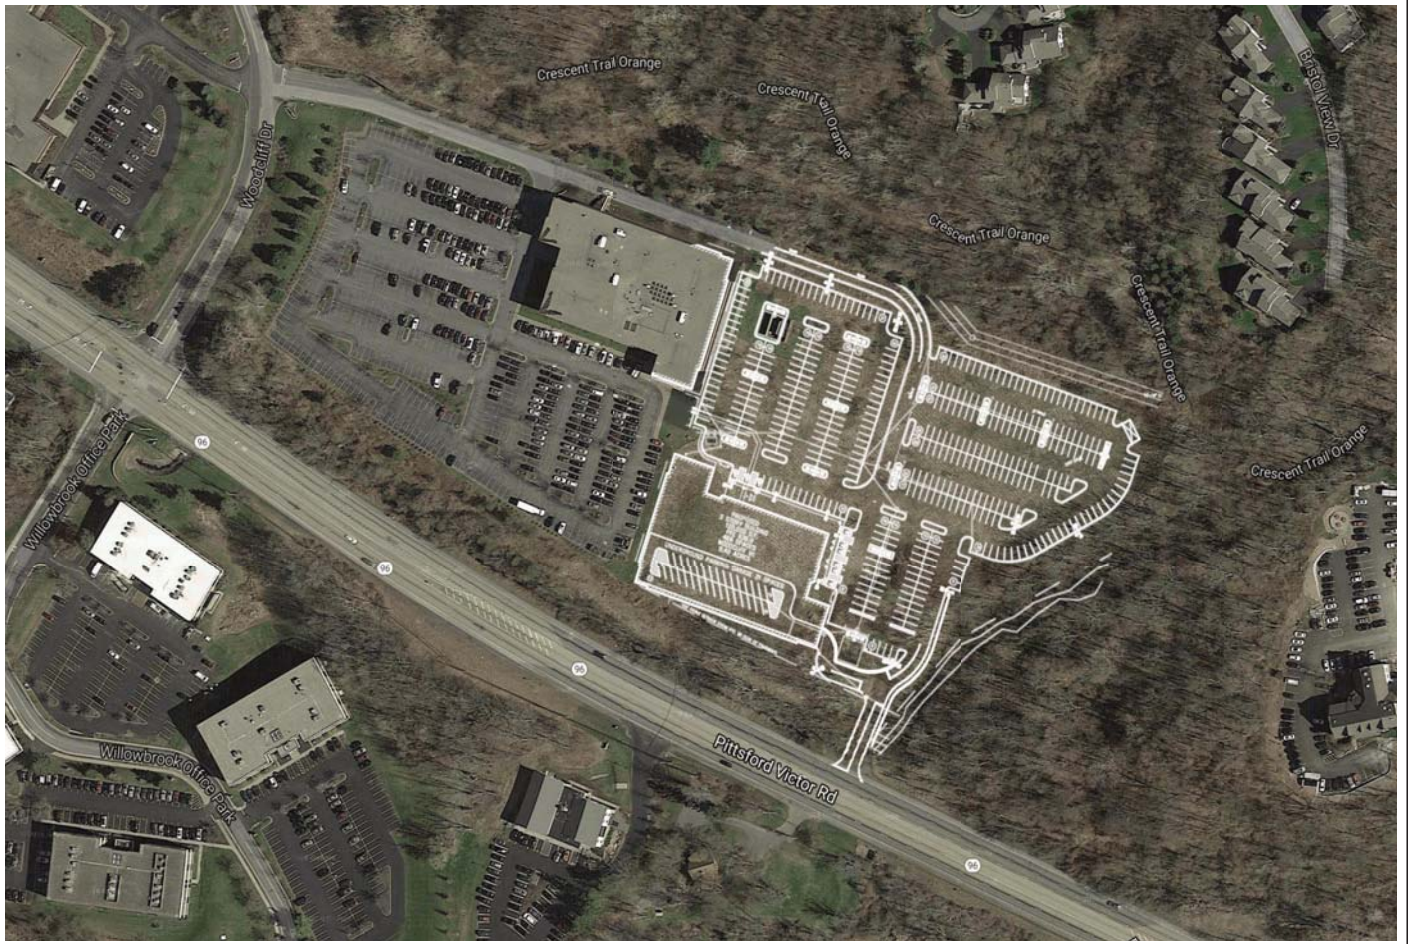

# Woodcliff VII

*Pittsford - Victor Road (Route 96)*

*Victor, New York*

#### Features:

- One of Rochester's most prominent office parks
- Abundant amenities
- Regional mall less than 1 mile away
- Regional bus service
- On-site maintenance
- The Lodge at Woodcliff, featuring premier business accommodations, on site
- Located at the intersection of Interstate 490 and Route 96
- Custom design building from 60,000 sf up to 120,000 for lease or sale

  
**WIDEWATERS**

EXISTING BUILDING  
3 STORY BUILDING  
57' WIDE  
300' LONG  
WOODCULT 57'  
300' ACRES  
481 SPACES

PROPOSED 2 STORY BUILDING  
57' WIDE  
300' LONG  
WOODCULT 57'  
300' ACRES  
340 SPACES

78 SPACES

77 SPACES

180 SPACES

NYS ROUTE 96

NYS

WOODCULT DRIVE (20' ROAD)

SEE SHEET 101-1

SEE SHEET 101-2