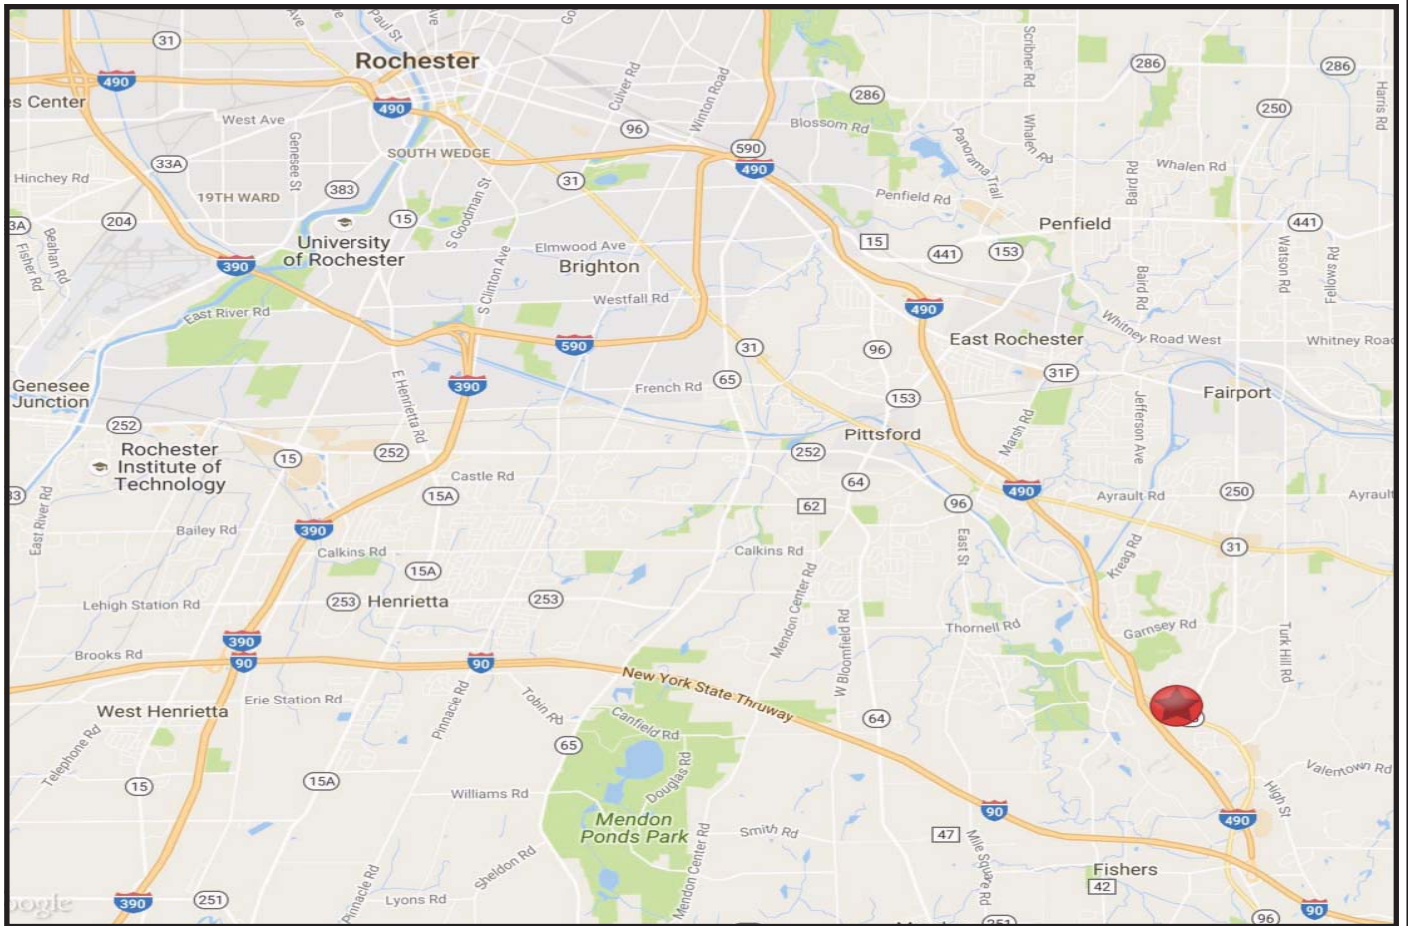

Woodcliff VII

Pittsford - Victor Road (Route 96)

Fairport, New York

Features:

- One of Rochester's most prominent office parks
- Abundant amenities
- Regional mall less than 1 mile away
- Regional bus service
- On-site maintenance
- The Lodge at Woodcliff, featuring premier business accommodations, on site
- Located at the intersection of Interstate 490 and Route 96
- Custom design building from 60,000 sf up to 120,000 for lease or sale

WIDEWATERS

WOODCULT DRIVE (20' ROAD)

NYS ROUTE 96

NYS