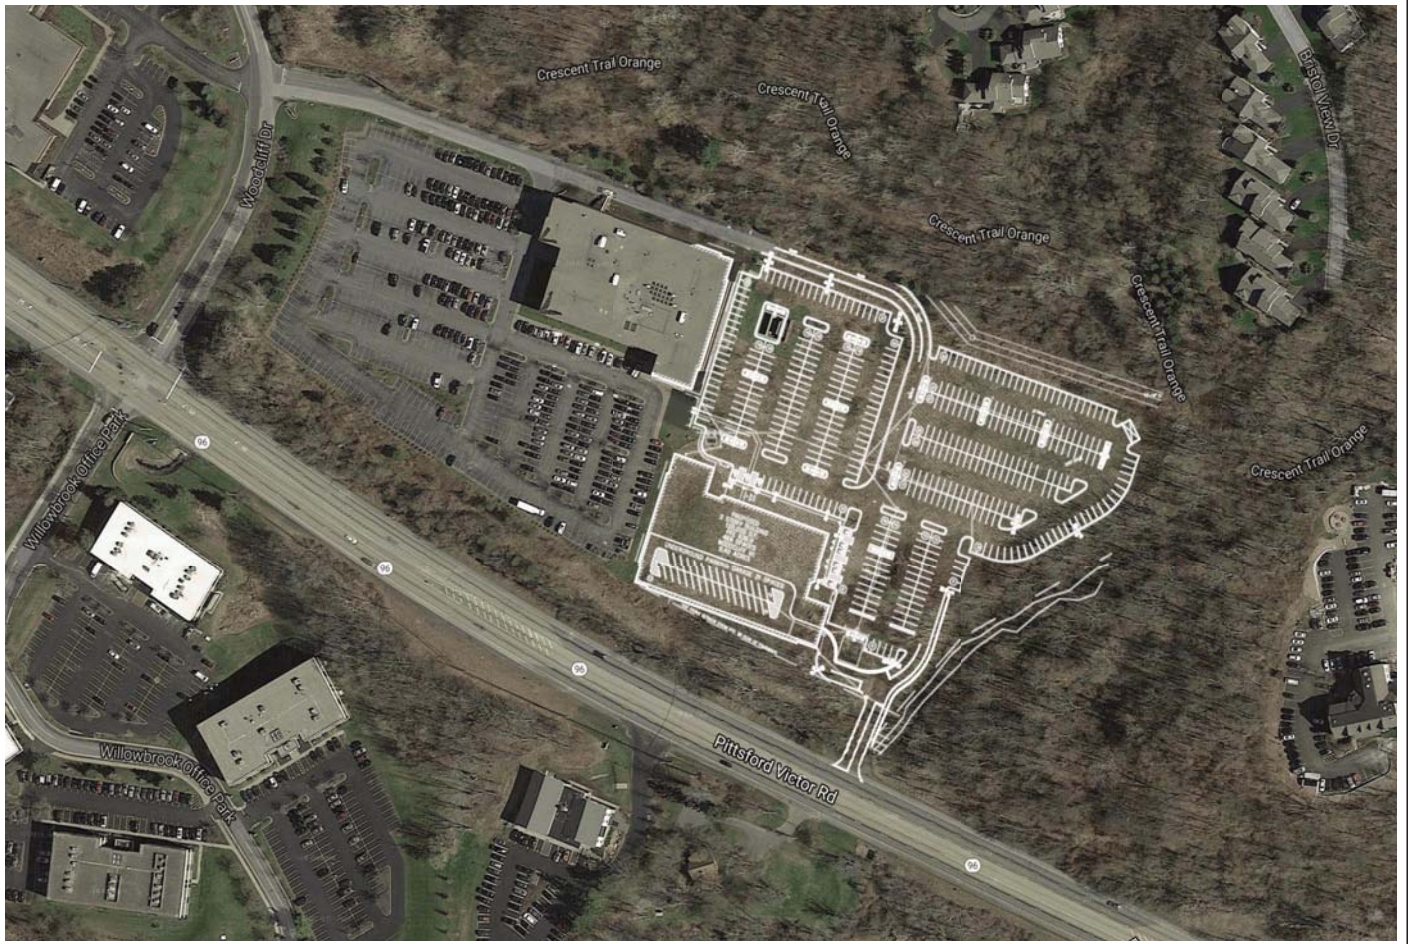

Woodcliff VII

Pittsford - Victor Road (Route 96)

Fairport, New York

Features:

- One of Rochester's most prominent office parks
- Abundant amenities
- Regional mall less than 1 mile away
- Regional bus service
- On-site maintenance
- The Lodge at Woodcliff, featuring premier business accommodations, on site
- Located at the intersection of Interstate 490 and Route 96
- Custom design building from 60,000 sf up to 120,000 for lease or sale

WIDEWATERS

WOODCULT DRIVE (20' ROAD)

NYS ROUTE 96

NYS