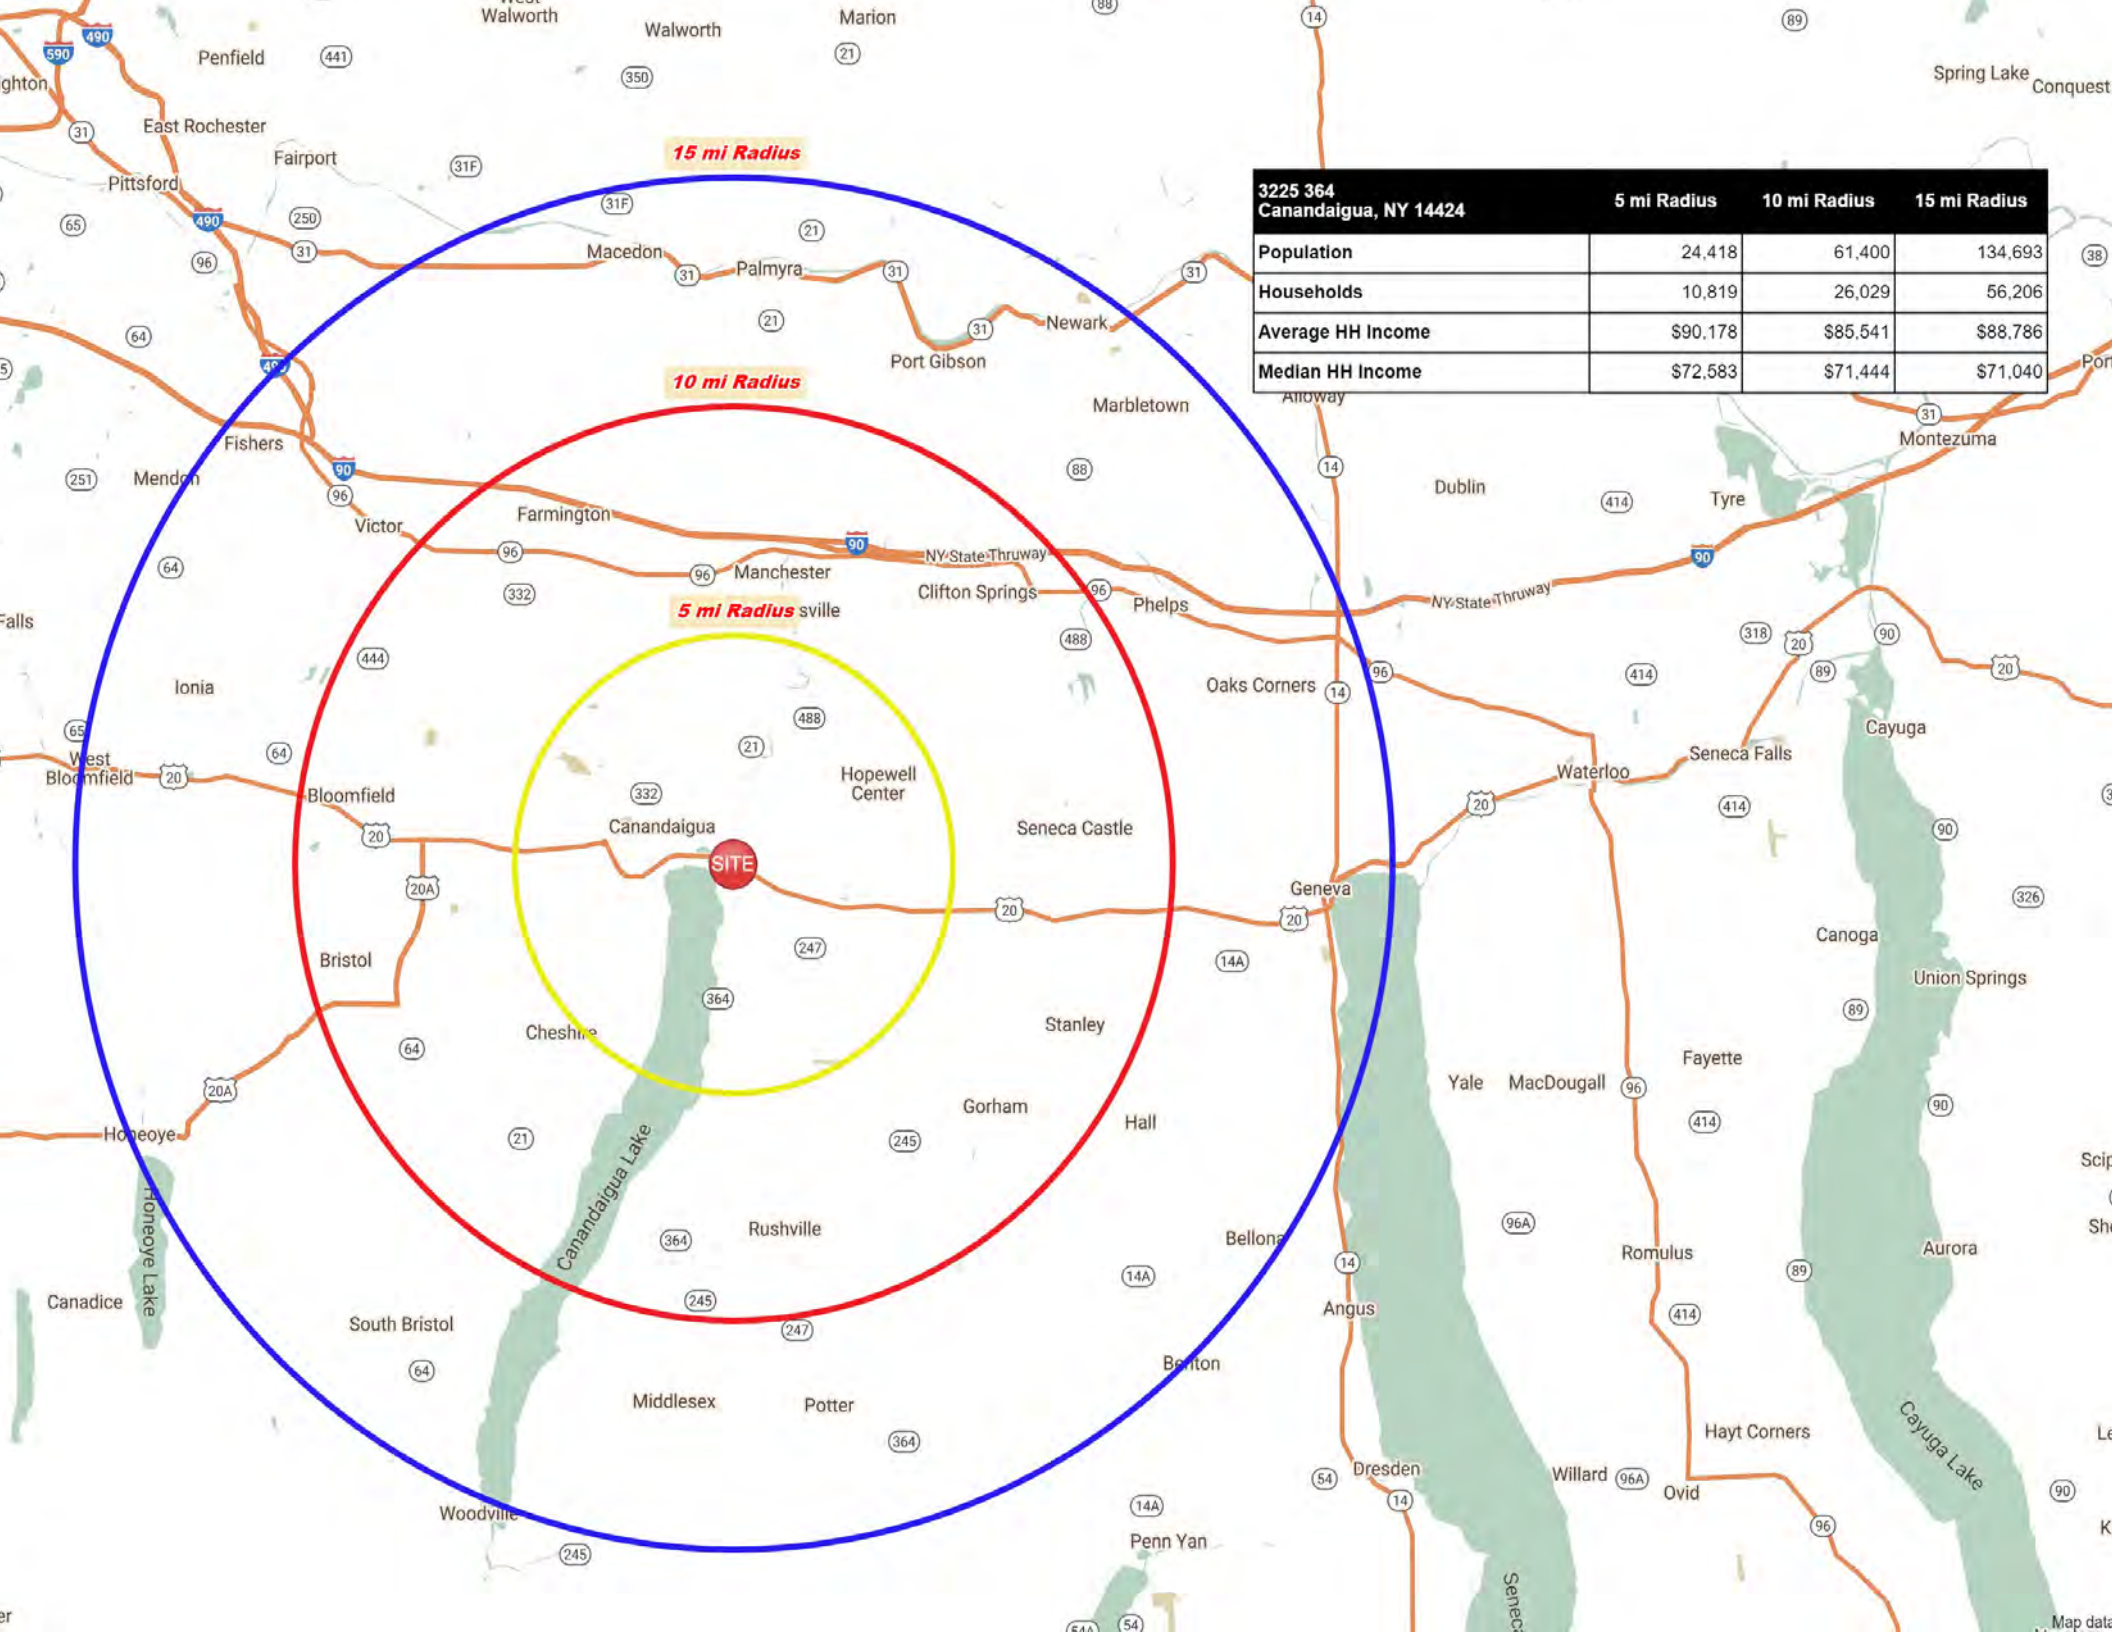

Canandaigua, New York

ROSELAND CENTER

AVAILABLE IN-LINE SPACE AND OUTPARCEL

DEMOGRAPHICS

POPULATION

5 Miles: 24,418
10 Miles: 61,400
15 Miles: 134,693

HOUSEHOLDS

5 Miles: 10,819
10 Miles: 26,029
15 Miles: 56,206

**ROSELAND
CENTER**

SITE

3225 364 Canandaigua, NY 14424	5 mi Radius	10 mi Radius	15 mi Radius
Population	24,418	61,400	134,693
Households	10,819	26,029	56,206
Average HH Income	\$90,178	\$85,541	\$88,786
Median HH Income	\$72,583	\$71,444	\$71,040

10

Hwy 5

Hwy

Moran Rd

5

FIVE BELOW

364

OLLIE'S
GOOD STUFF CHEAP