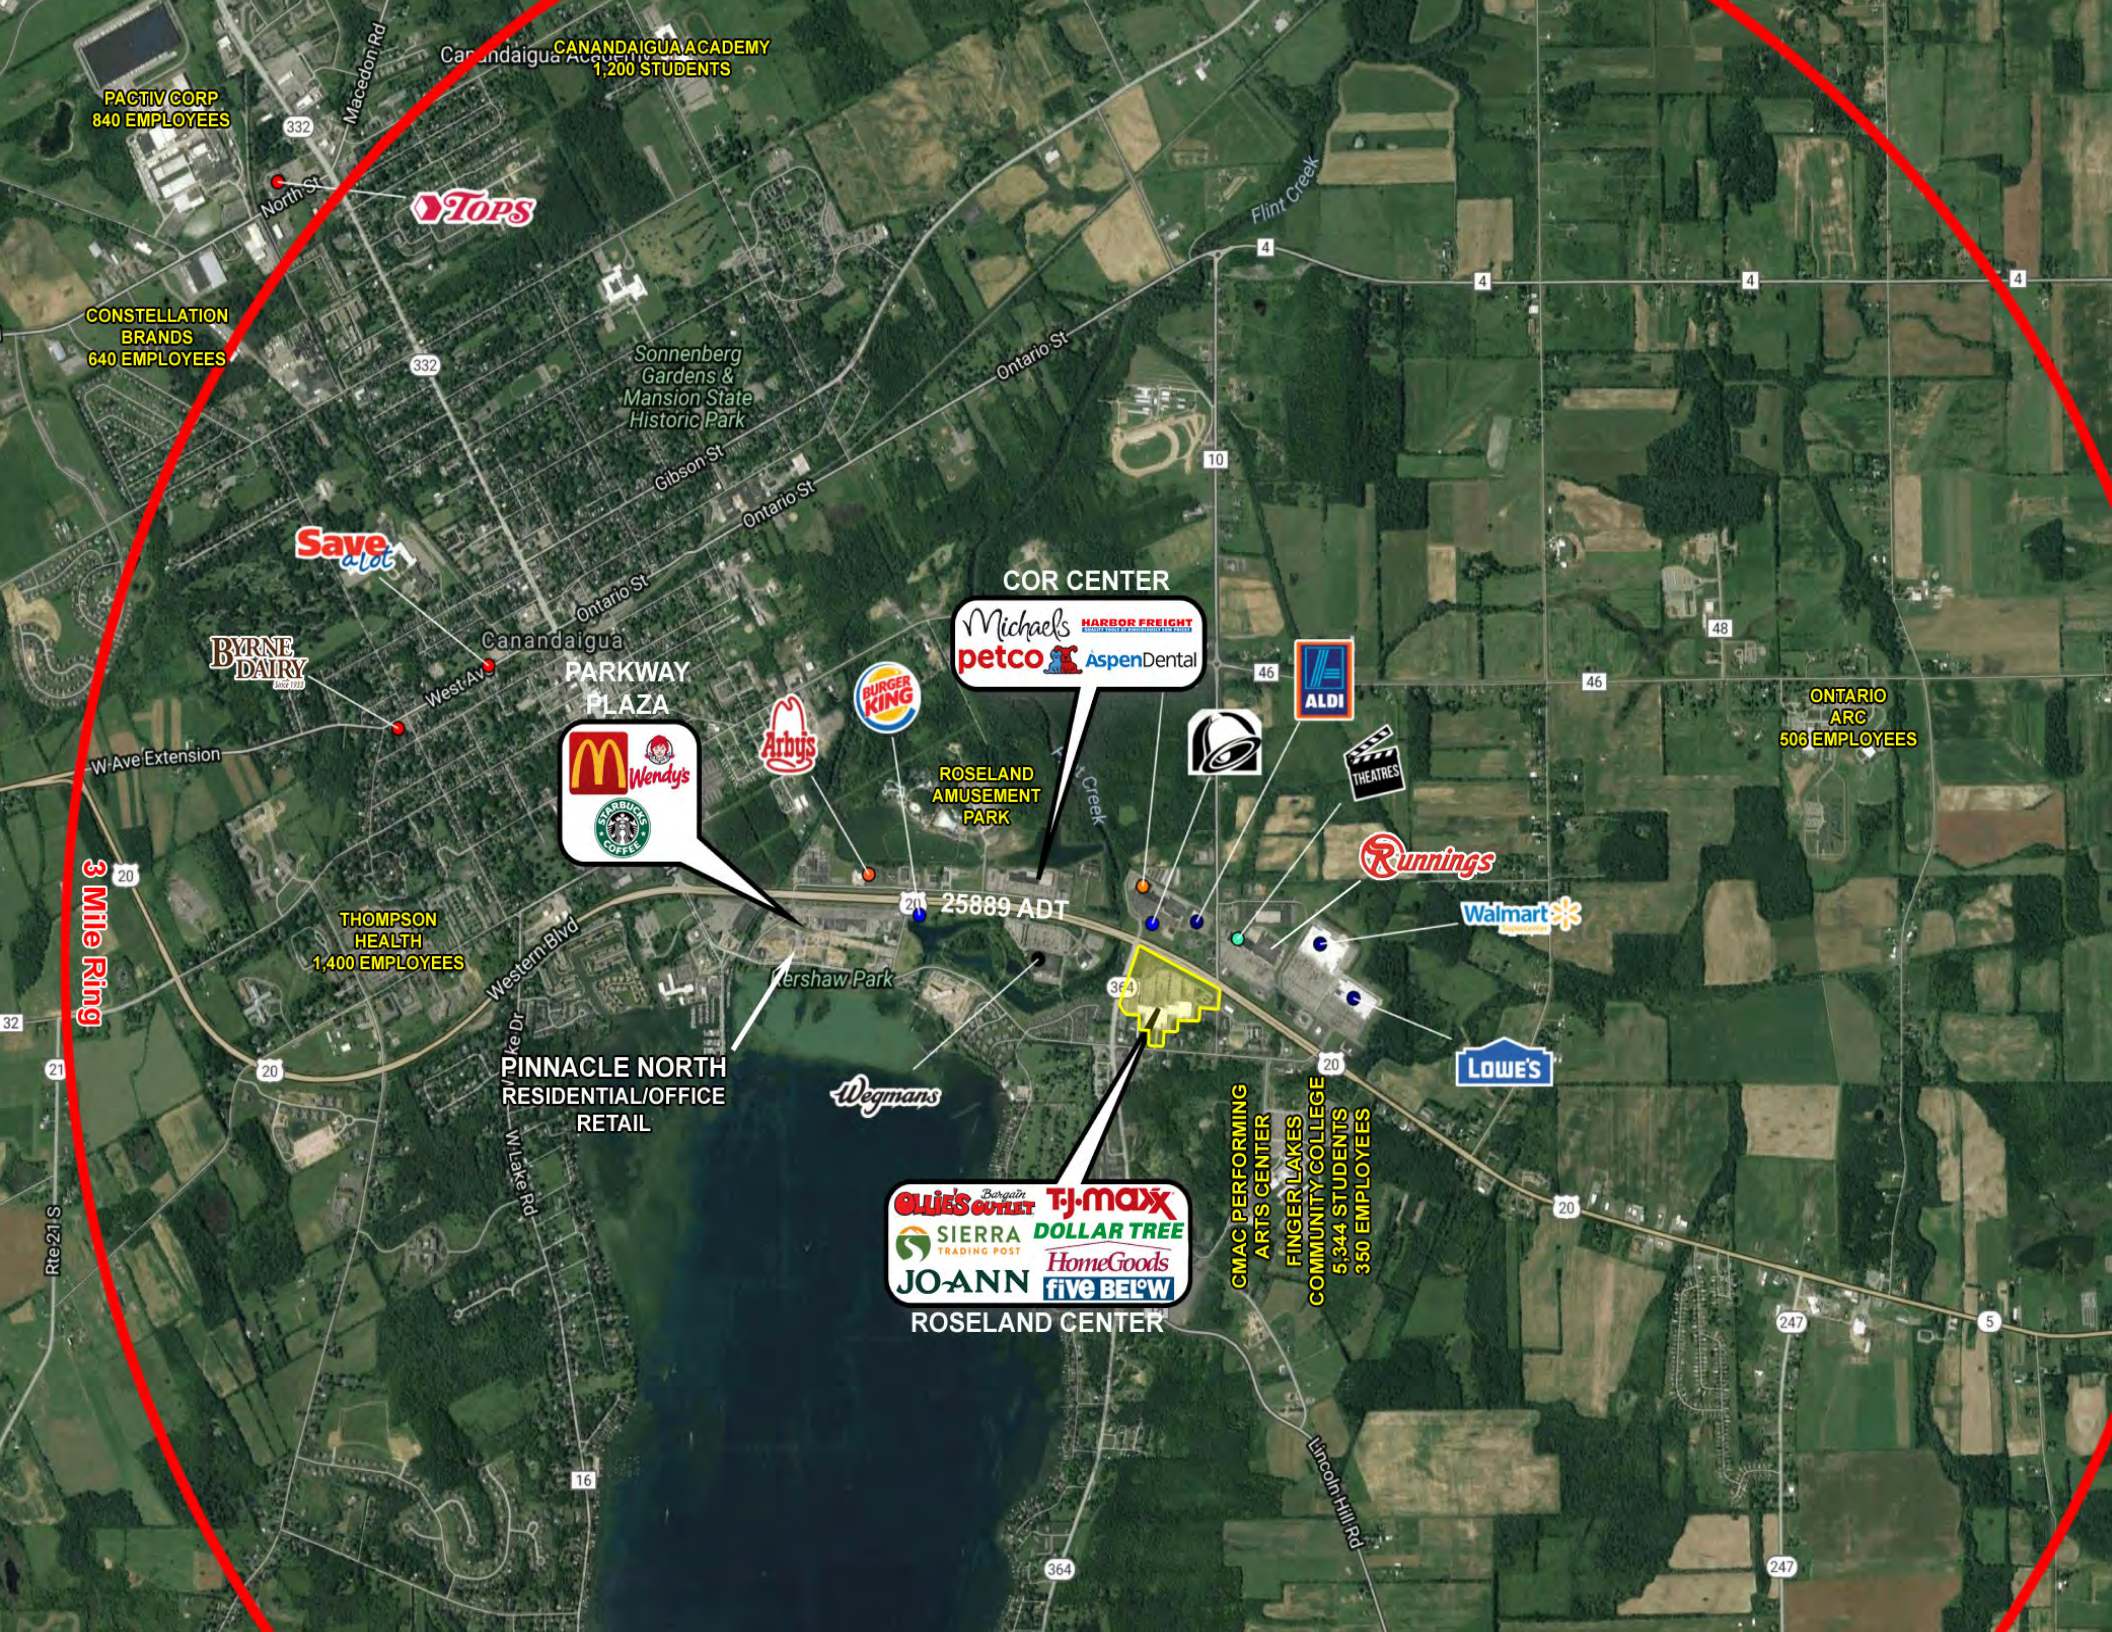

**ROSELAND
CENTER**

SITE

3225 364 Canandaigua, NY 14424	5 mi Radius	10 mi Radius	15 mi Radius
Population	24,418	61,400	134,693
Households	10,819	26,029	56,206
Average HH Income	\$90,178	\$85,541	\$88,786
Median HH Income	\$72,583	\$71,444	\$71,040

GMAC PERFORMING
ARTS CENTER
FINGER LAKES
COMMUNITY COLLEGE
5,344 STUDENTS
350 EMPLOYEES

3 Mile Ring

Canandaigua Outlet

20

364

20

22245 ADT

Eastern Blvd

10

Hwy 5

Hwy

Moran Rd

5

FIVE BELOW

364

OLLIE'S
GOOD STUFF CHEAP

Timber Wind Dr

Lakeshore Dr

Moran Rd

Moran

EXISTING PARKING	
EXISTING RETAIL	195,217 SF
TOTAL PARKING	894 CARS
PARKING RATIO	4.6 CARS/1000 SF

TENANT	SF
100 FIVE BELOW	9600
110 ANDY NAILS	2141
120 LILY'S CONSIGNMENT	3500
130 AVAILABLE	2200
140 OLLIE'S BARGAIN OUTLET	34455
200 MIGHTEA BOBA	1523
210 AVAILABLE	993
220 SHOE SHOW	9073
230 SIERRA TRADING POST	28823
240 TJ MAXX / HOMEGOODS	50000
300 AVAILABLE	2260
310 AVAILABLE	3956
320 MAURICES	5000
330 CABAVE KITCHEN	2387
340 COSMO PROF	2764
350 JOANN FABRICS	19389
360 DOLLAR TREE	17153
TOTAL	195217