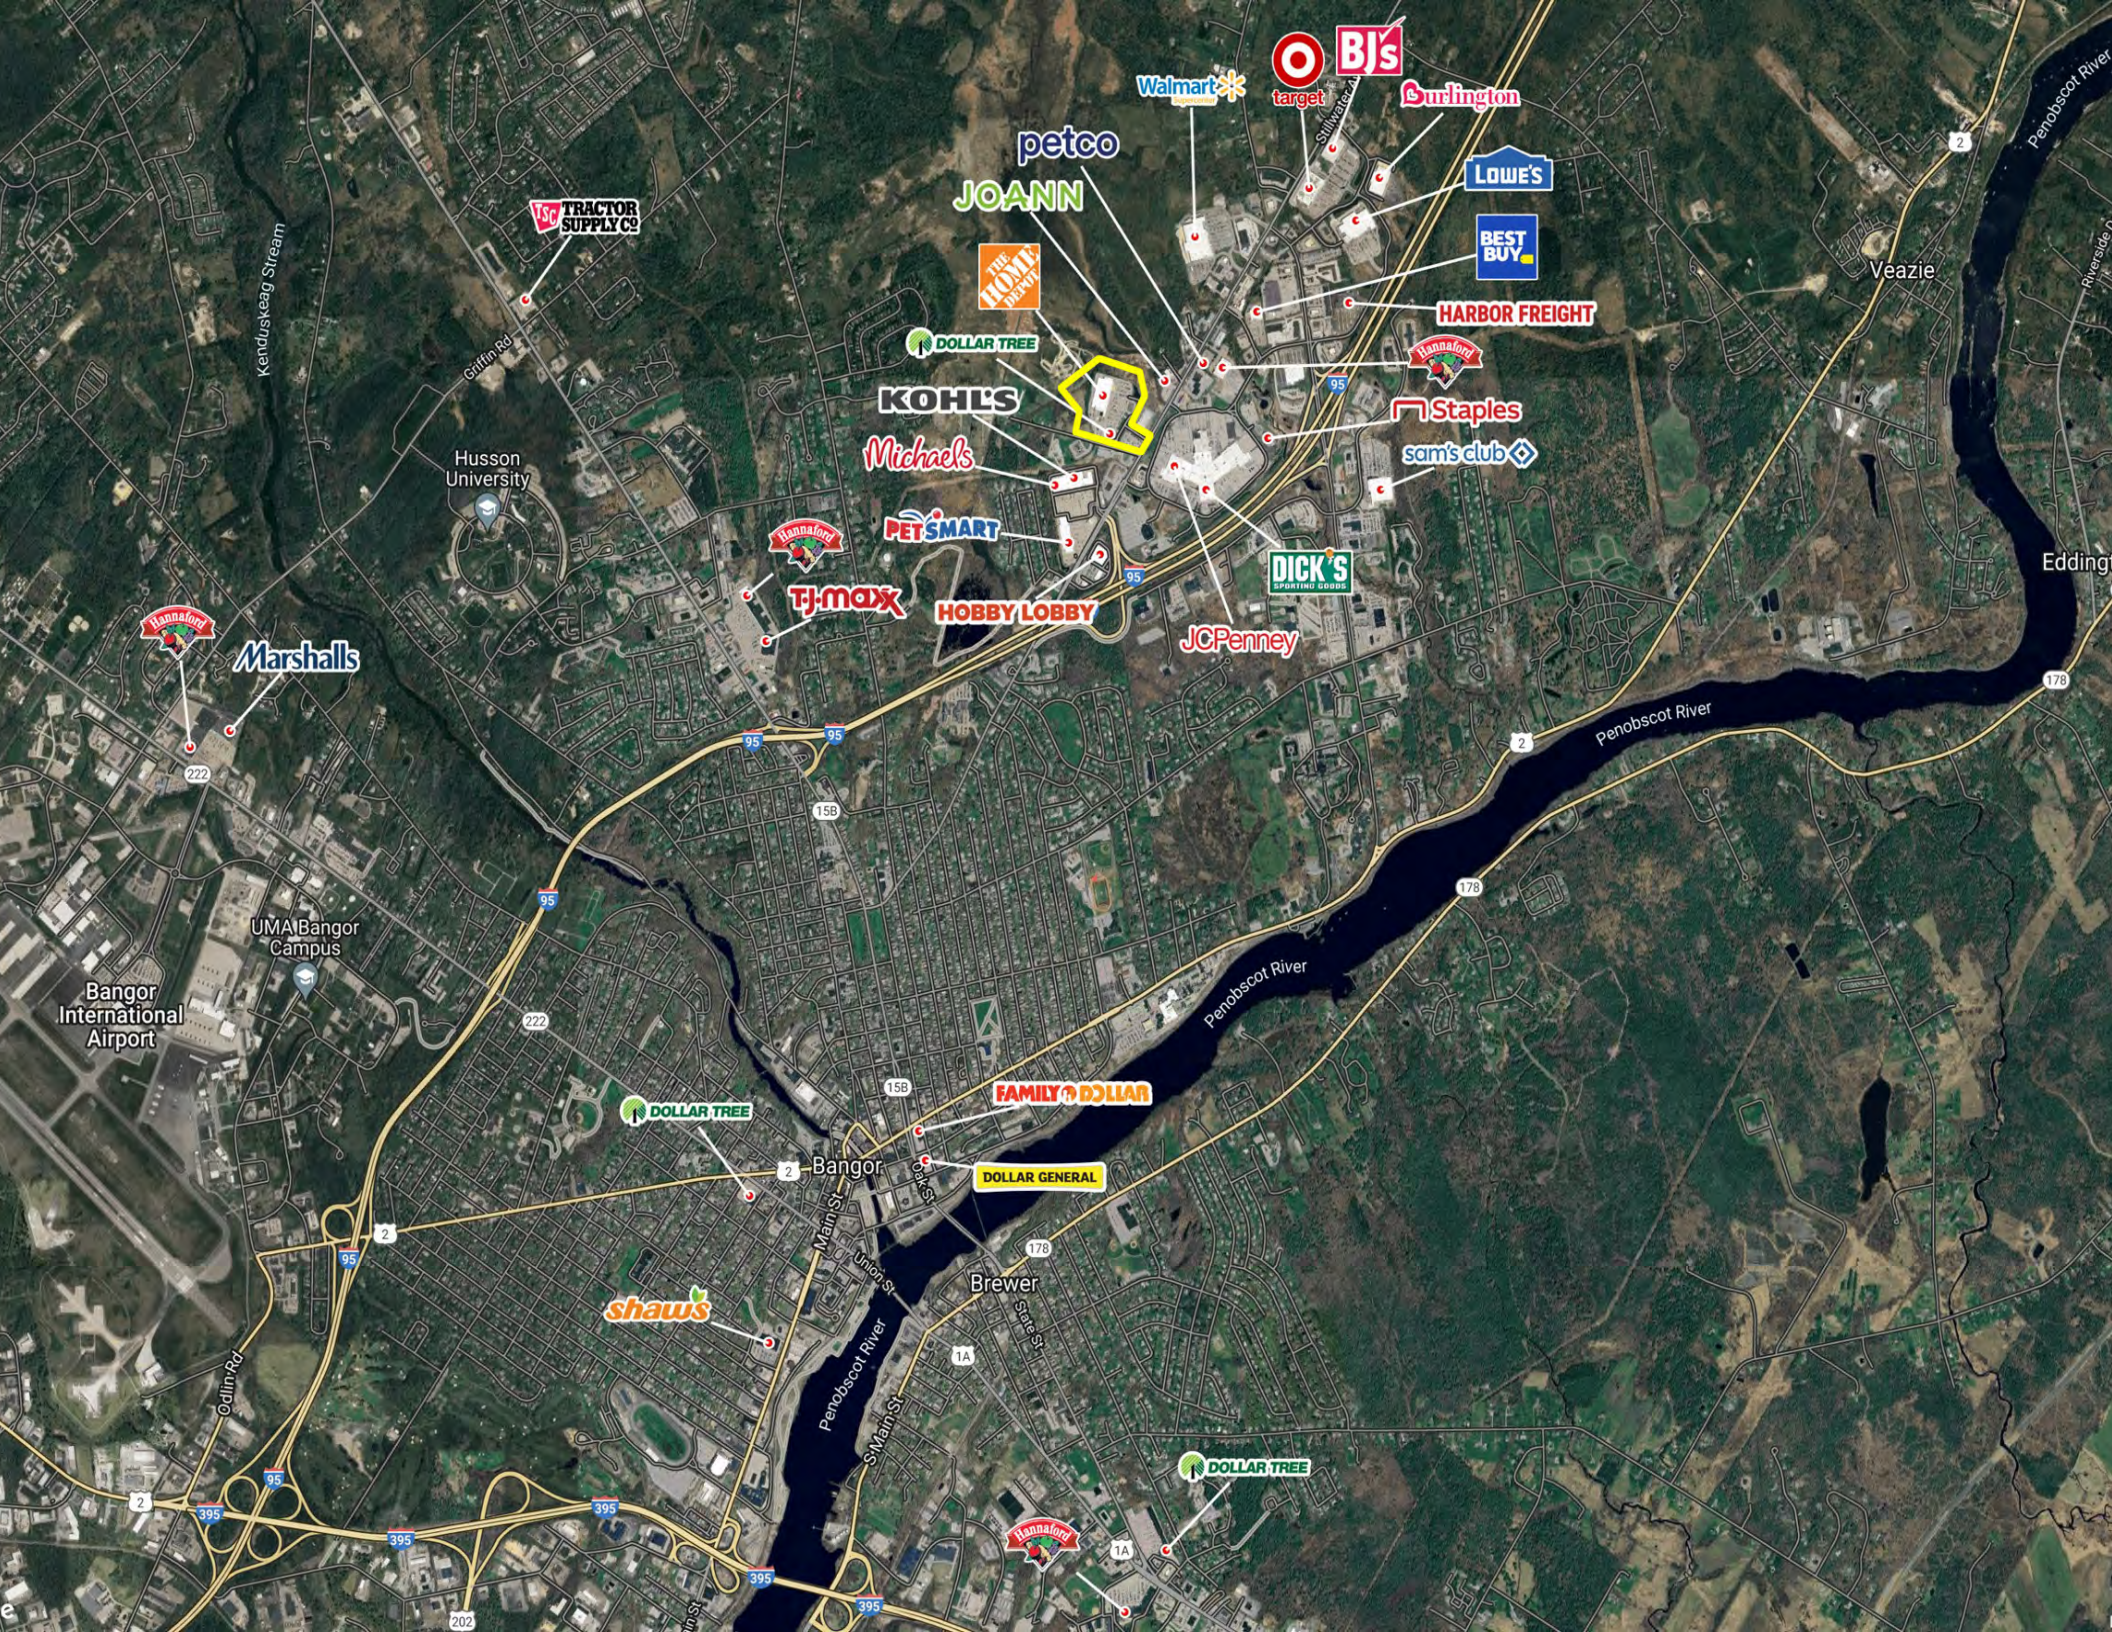

Jonesboro

Berlin

Newry

Bethel

2

Belfast

Bar Harbor

Mt Desert

Lewiston

302

Brunswick

Portland

95

**650 Stillwater Ave  
Bangor, ME 04401**

	5 mi radius	10 mi radius	15 mi radius
<b>Population</b>	49,118	90,500	110,228
<b>Households</b>	22,257	38,220	46,290
<b>Average HH Income</b>	\$60,231	\$63,643	\$64,910
<b>Median HH Income</b>	\$45,270	\$50,058	\$51,514

15 mi radius

10 mi radius

5 mi radius

Walmart  
target  
BJ's

Burlington

petco

JOANN

THE HOME DEPOT