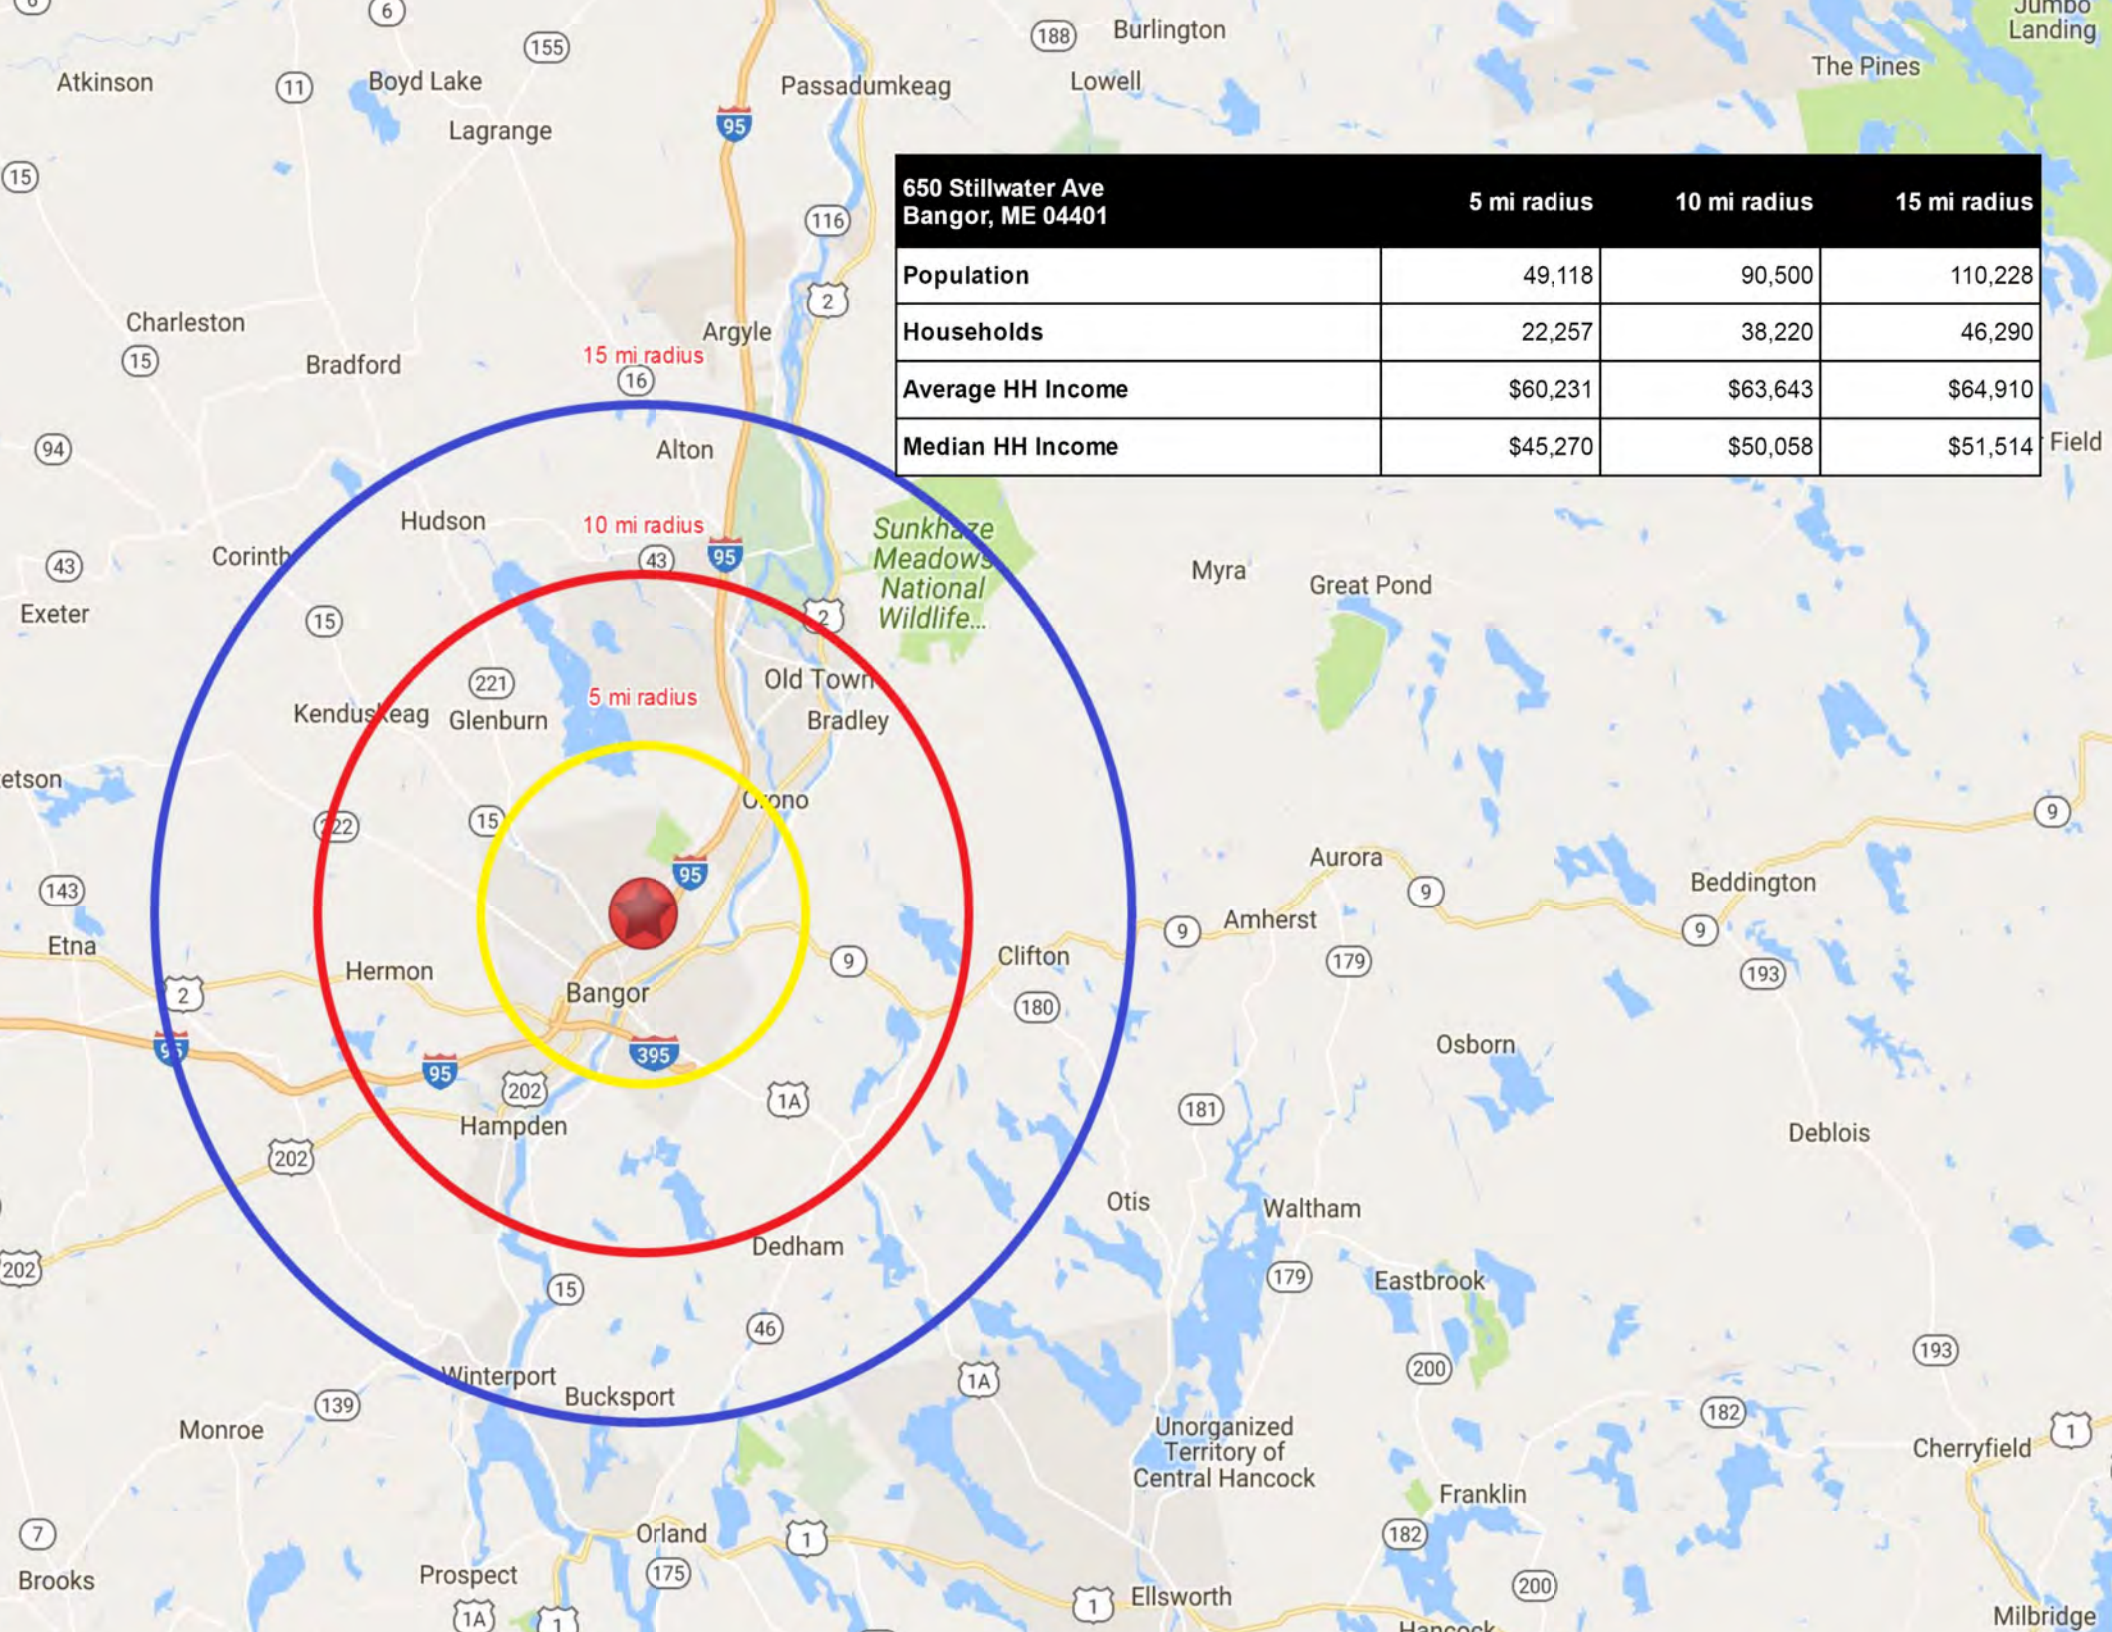

Jonesboro

Berlin

Newry

Bethel

2

Belfast

Bar Harbor

Mt Desert

Lewiston

302

Brunswick

Portland

95

**650 Stillwater Ave  
Bangor, ME 04401**

	5 mi radius	10 mi radius	15 mi radius
<b>Population</b>	49,118	90,500	110,228
<b>Households</b>	22,257	38,220	46,290
<b>Average HH Income</b>	\$60,231	\$63,643	\$64,910
<b>Median HH Income</b>	\$45,270	\$50,058	\$51,514

15 mi radius

10 mi radius

5 mi radius

Walmart  
target  
BJ's

Burlington

petco

JOANN

THE HOME DEPOT