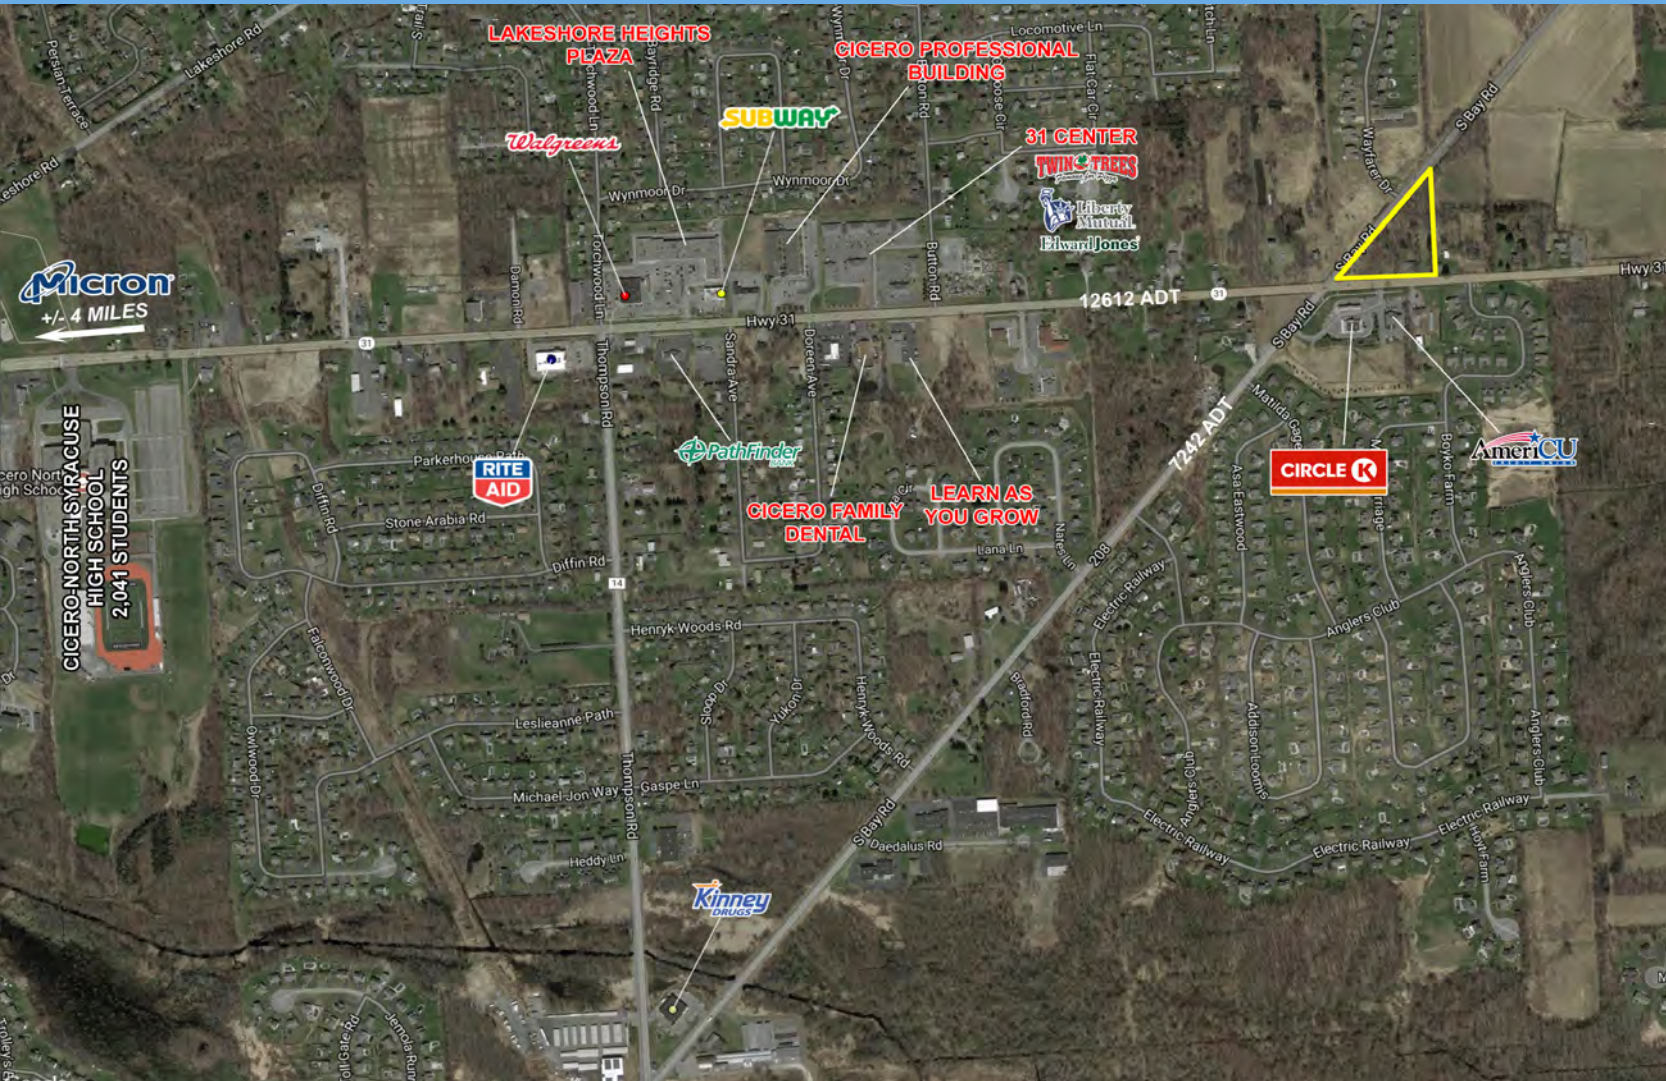

Cicero, New York

SOUTH BAY ROAD

AVAILABLE PARCEL +/-2.914 ACRES

DEMOGRAPHICS

POPULATION

3 Miles: 19,636
5 Miles: 44,749
7 Miles: 83,361

HOUSEHOLDS

3 Miles: 8,043
5 Miles: 18,814
7 Miles: 35,619

PROPERTY ADDRESS:
6417 Route 31
(Int South Bay Rd and NYS Route 31)
Cicero, NY 13039

 **WIDEWATERS**
www.widewaters.com

SITE

Cicero Swamp
Wildlife
Management
Area

Syracuse
Hancock
International
Airport

Onondaga Lake

Price Chopper

DOLLAR TREE

Petland

LOWE'S

Bank of America

LAKESHORE HEIGHTS PLAZA

CICERO PROFESSIONAL BUILDING

Walgreens