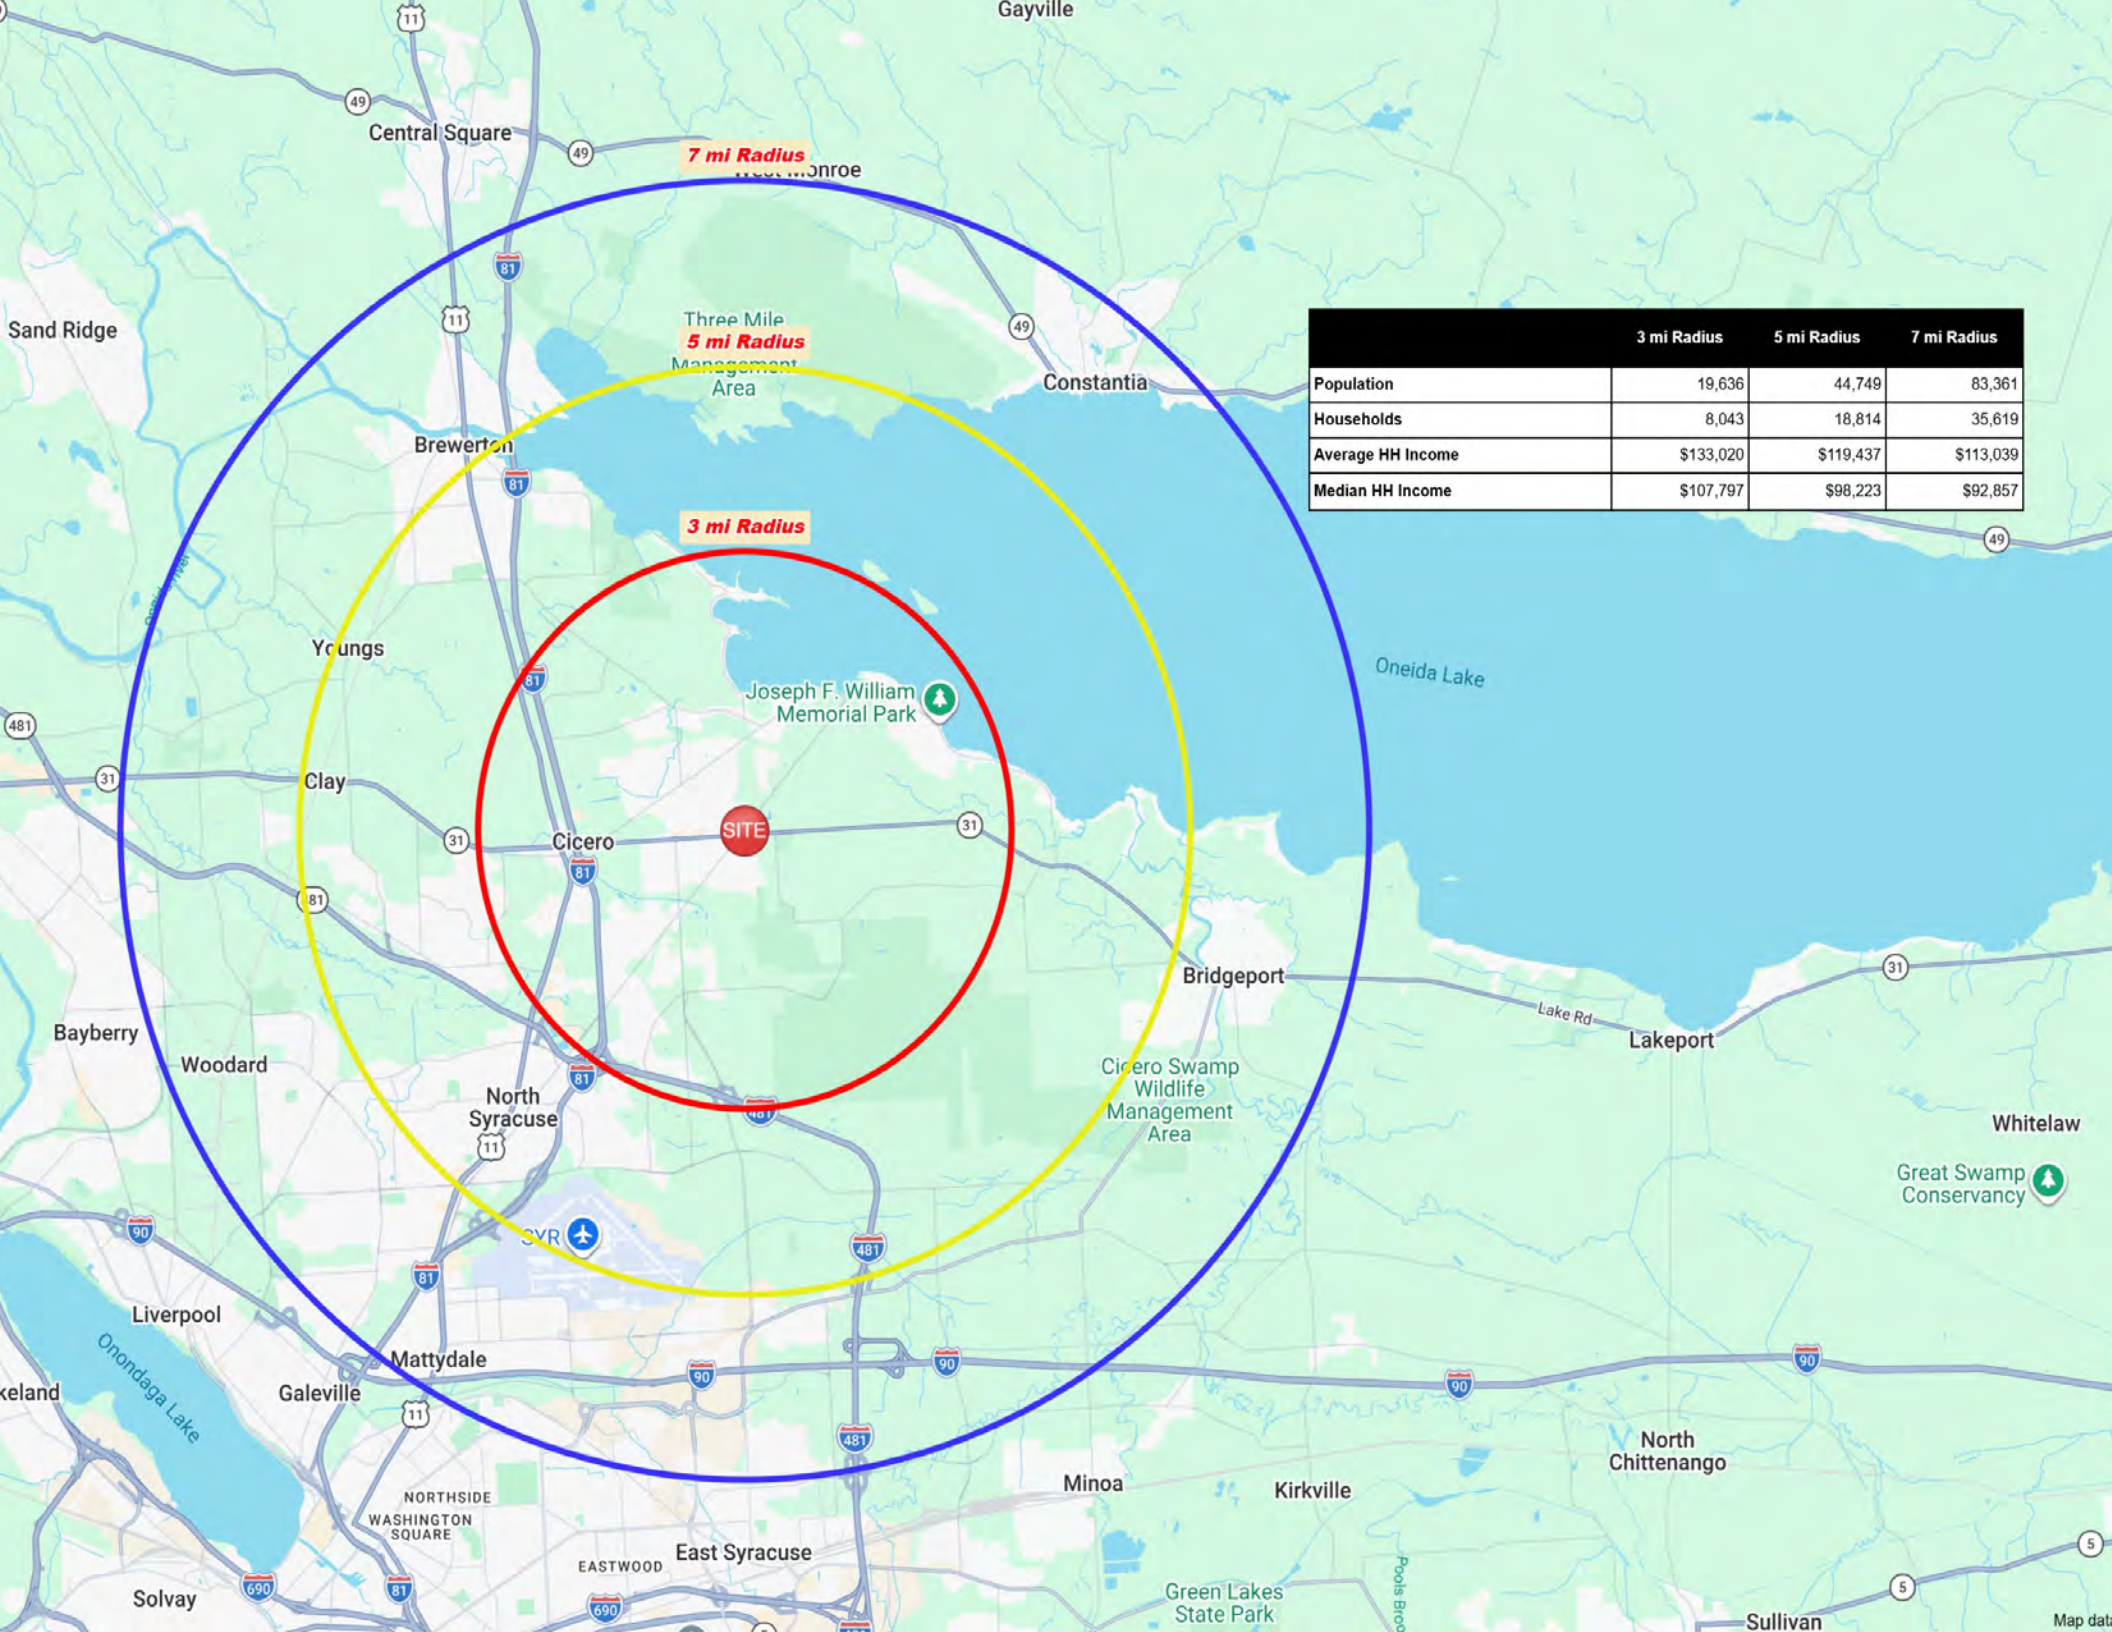

PROPERTY ADDRESS:
6417 Route 31
(Int South Bay Rd and NYS Route 31)
Cicero, NY 13039

 **WIDEWATERS**
www.widewaters.com

SITE

Cicero Swamp
Wildlife
Management
Area

Syracuse
Hancock
International
Airport

Onondaga Lake

Syracuse

Syracuse
University

Green Lake
State Park

| | 3 mi Radius | 5 mi Radius | 7 mi Radius |
|-------------------|-------------|-------------|-------------|
| Population | 19,636 | 44,749 | 83,361 |
| Households | 8,043 | 18,814 | 35,619 |
| Average HH Income | \$133,020 | \$119,437 | \$113,039 |
| Median HH Income | \$107,797 | \$98,223 | \$92,857 |