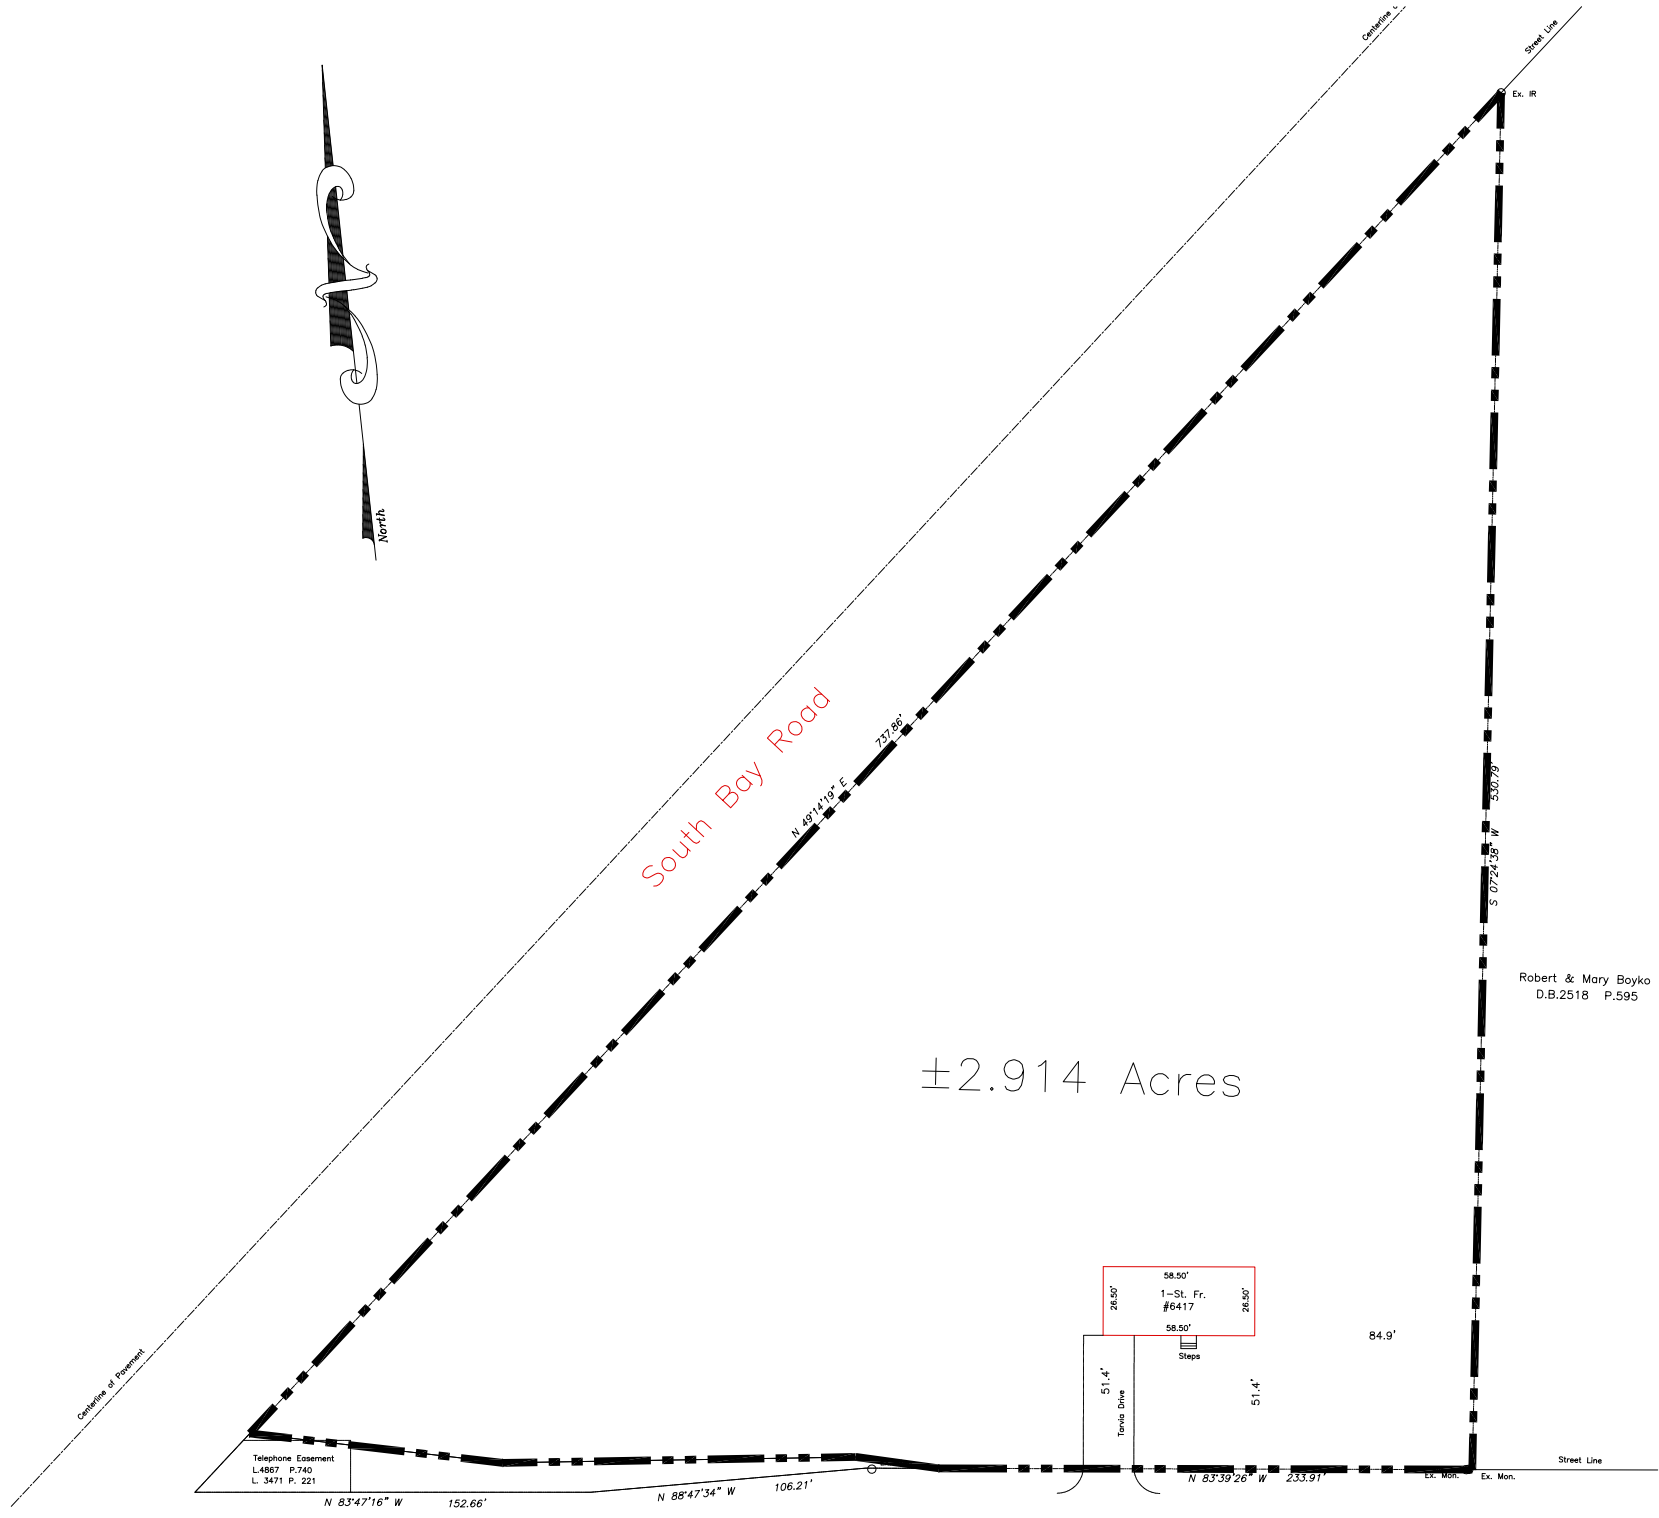

PathFinder BANK

CICERO FAMILY DENTAL

LEARN AS YOU GROW

CIRCLE K

Americu

Kinney DRUGS

±2.914 Acres

Robert & Mary Boyko
D.B.2518 P.595

Telephone Easement
L.4887 P.240
L. 3471 P. 221

58.50'
1-St. Fr.
#6417
58.50'

Steps

N 83°47'16" W 152.66' N 88°47'34" W 106.21' N 83°39'26" W 233.91'

South Line of Farm Lot 44
North Line of Farm Lot 56

New York State Route No. 31