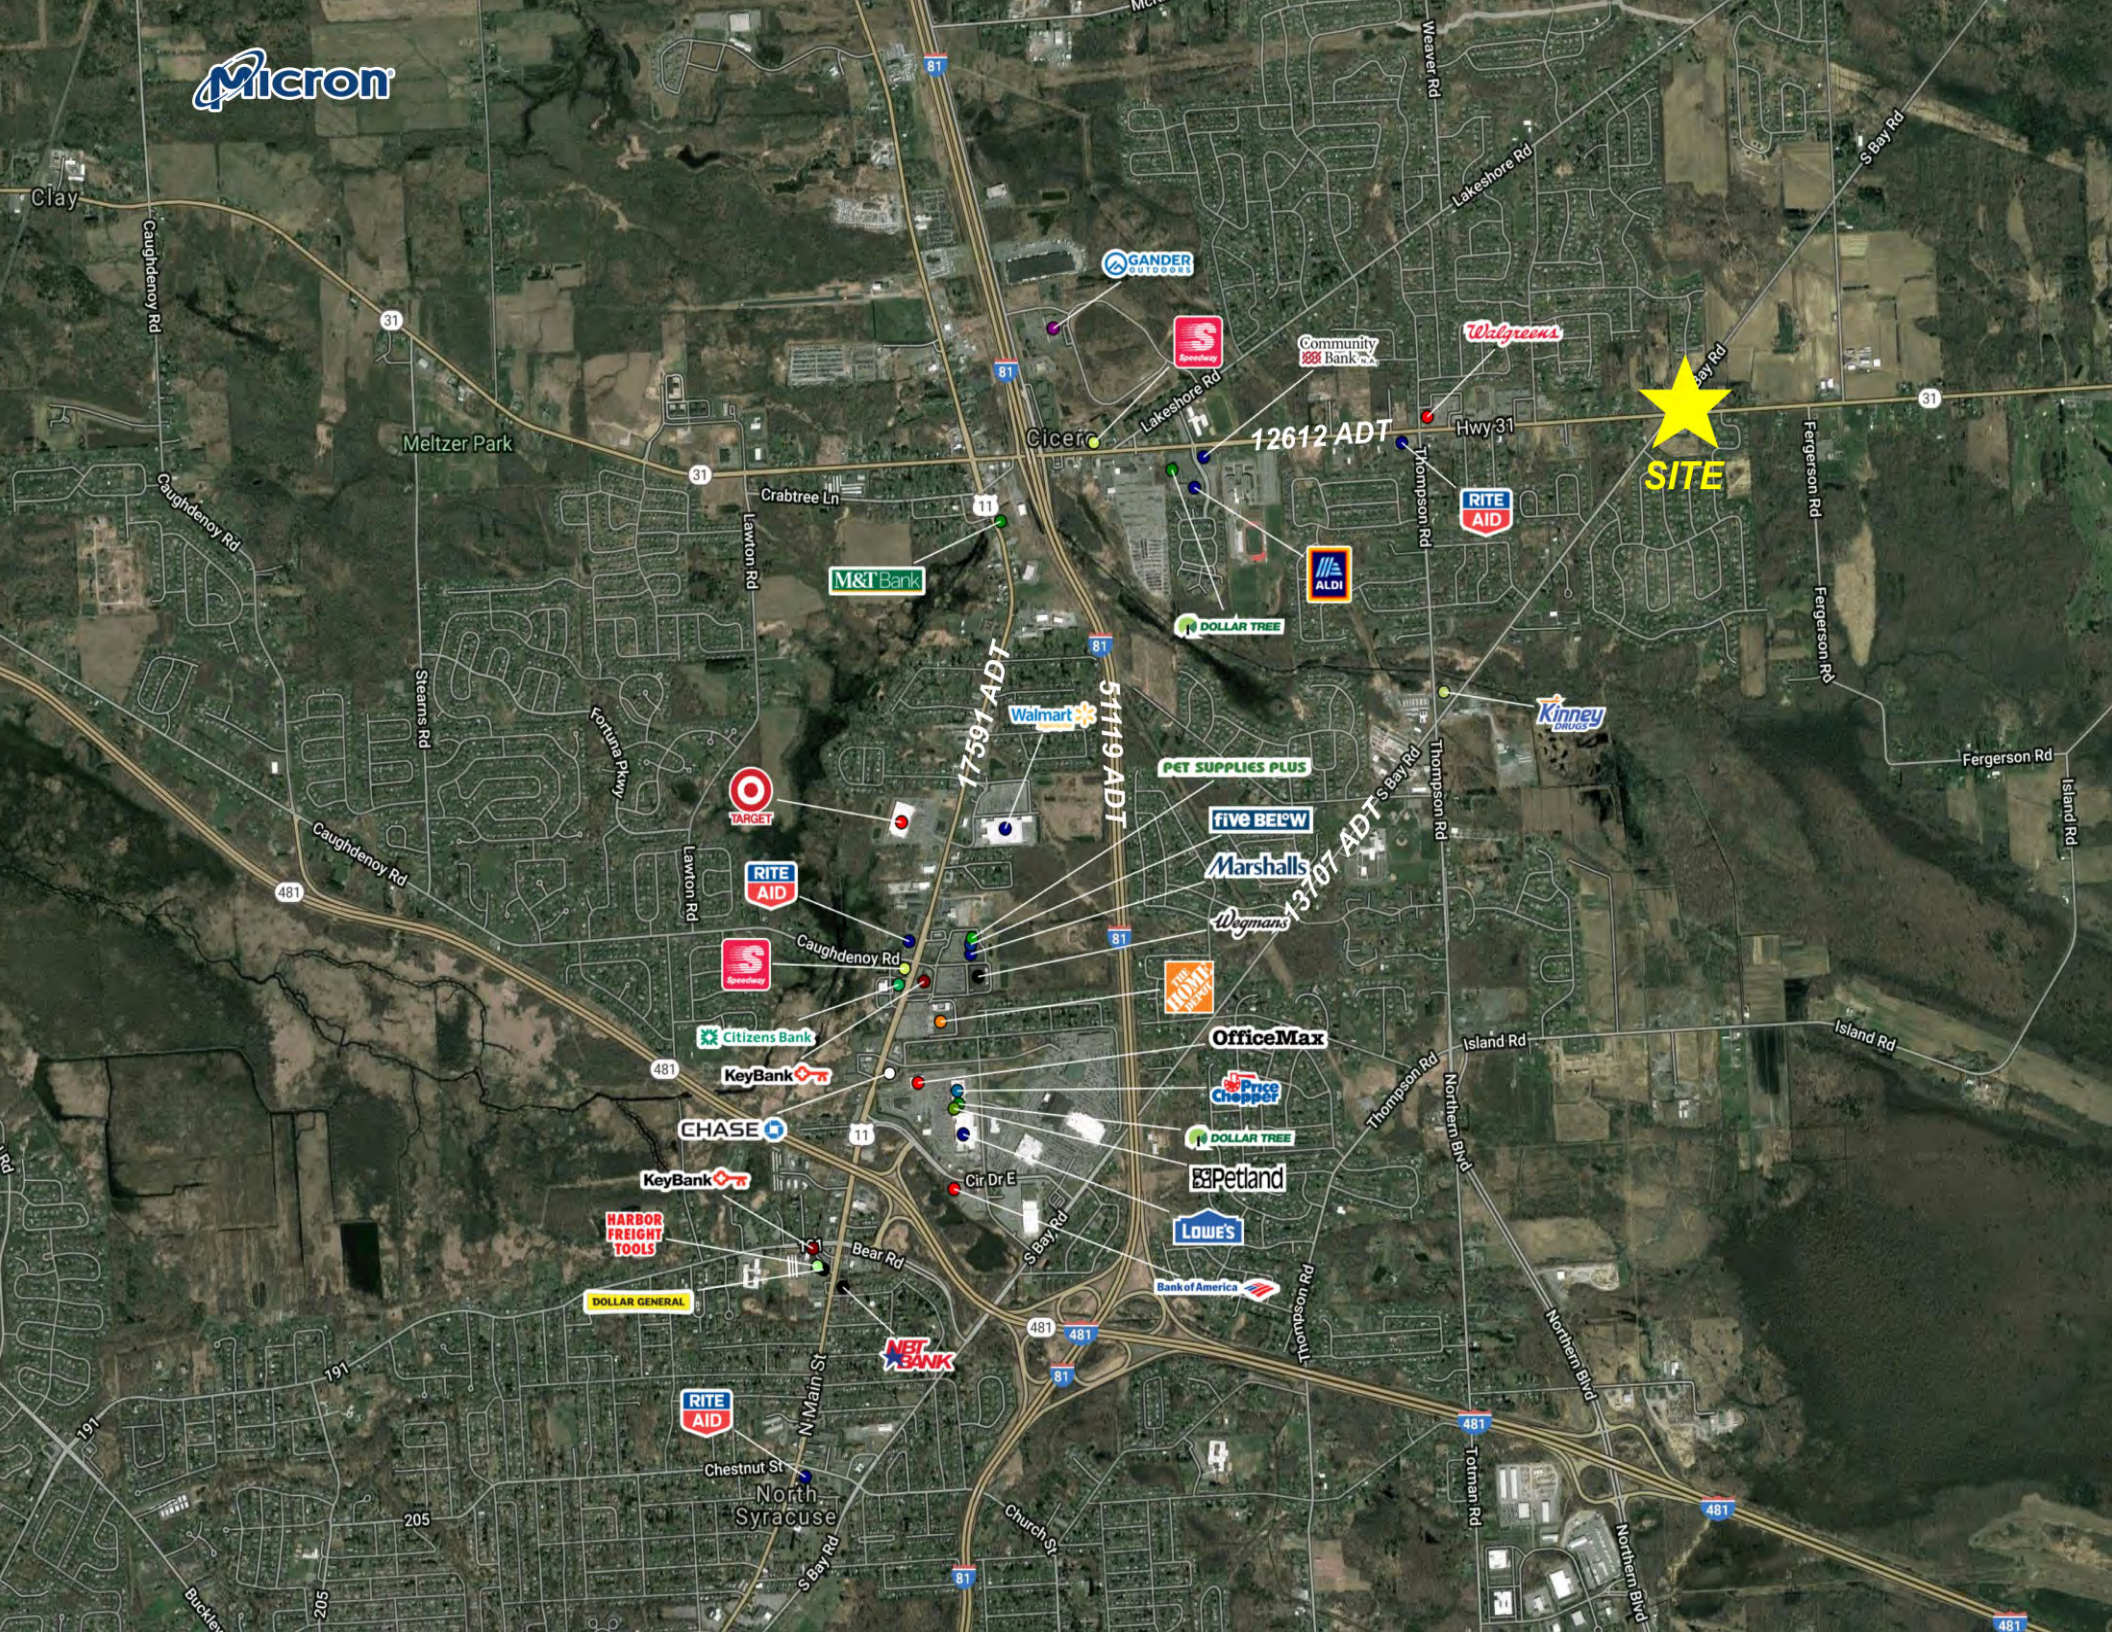

PROPERTY ADDRESS:
6417 Route 31
(Int South Bay Rd and NYS Route 31)
Cicero, NY 13039

 **WIDEWATERS**
www.widewaters.com

SITE

Cicero Swamp
Wildlife
Management
Area

Syracuse
Hancock
International
Airport

Onondaga Lake

Syracuse

Syracuse
University

Green Lake
State Park

| | 3 mi Radius | 5 mi Radius | 7 mi Radius |
|-------------------|-------------|-------------|-------------|
| Population | 19,636 | 44,749 | 83,361 |
| Households | 8,043 | 18,814 | 35,619 |
| Average HH Income | \$133,020 | \$119,437 | \$113,039 |
| Median HH Income | \$107,797 | \$98,223 | \$92,857 |